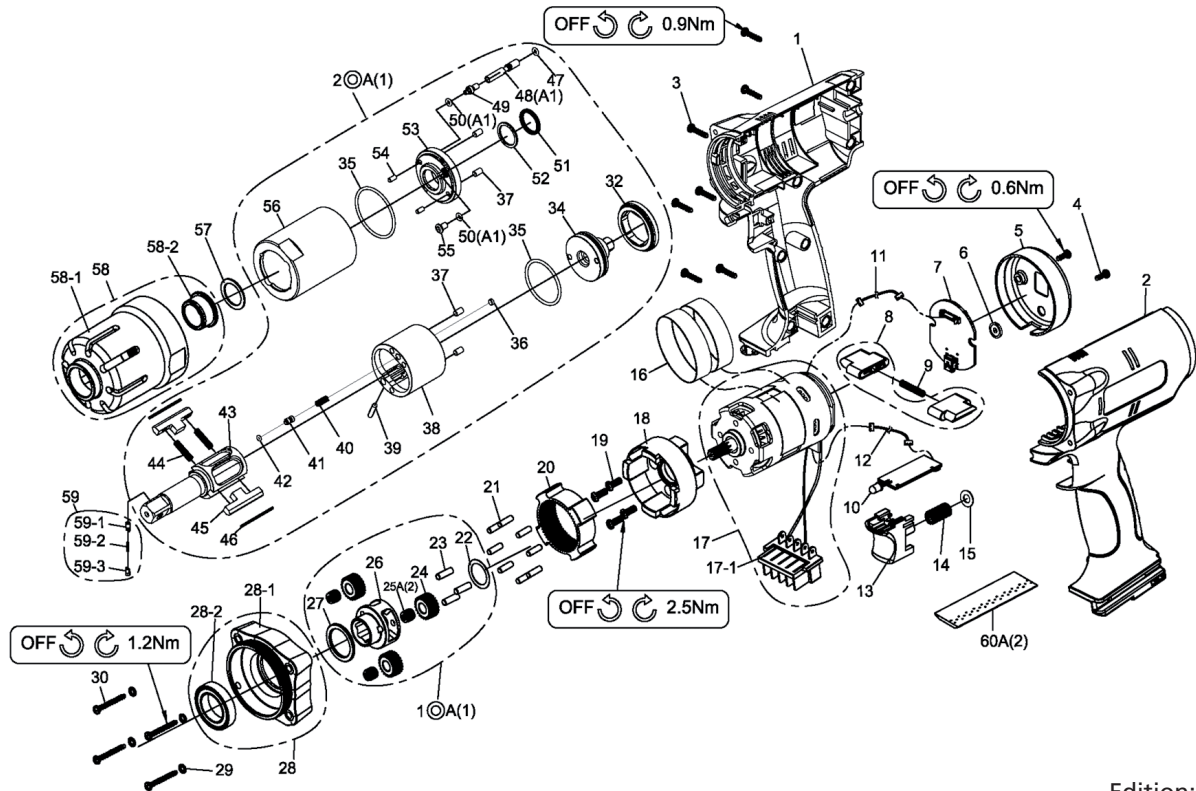

RRI-BIM65T CORDLESS SHUT OFF IMPULSE TOOL

Edition: A(2)

Index No	Part No.	Description	Q'ty
1	32001-PWAP(65)	Upper Housing	1
2	32002-PWAP(65)	Lower Housing	1
3	000-0930	Screw (Ø3 × 14L)	7
4	000-0831	Screw (Ø3 × 8L)	2
5	C10PW15#W2	Cover	1
6	C09PW15-3#W2	Button	1
7	B76PW15-1	LED Indicator Board	1
8	B09PW15-1#B1	F/R Valve (1set × 2pcs)	1
9	D48PW15-1	Spring	1
10	B76IWT	PC Board	1
11	B86PW15	Connector Wire	1
12	B86PW-2	Connector Wire	1
13	B09PW#B1	Trigger Assembly	1
14	D48PW15	Spring	1
15	C39PW15-3	Washer	1
16	C39PW15-C	Ring	2
17	B83PW65-1	Brushless Motor ;w/driver	1
	(1)C06180C#B1	Connector	1
18	B50PW65	Gear Box Assembly	1
19	000-1341C	Screw	4
20	D49PW65-1	Gear Ring	1
21	33179-PWAP-01	Block Cap	8
1⊙A(1)	B51PW65	Gear Cage Assembly	1
22	D39PW15-1B	Washer	1
23	000-3440	Pin	3
24	D49PW65	Planet Gear	3
25A(2)	0-211003	Needle Bearing (KT-477)	3
26	D51PW65	Gear Cage	1
27	D39PW65-1	Washer	1
28	B52PW65#BW	Housing Cover Assembly	1
	(1)D52PW65#BW	Housing Cover	1
	(2)000-2318	Ball Bearing (6804)	1
29	000-1840	Spring Washer	4
30	000-0840	Screw (Ø4 × 25L)	4

Index No	Part No.	Description	Q'ty
30	I80-415	Pulse unit	1
32	I100-402	Lock Nut	1
34	I100-415B	Rear Plate	1
35	00-41106	O-Ring (Ø37xØ2)	2
36	I40S-454	Block Cap	1
37	00-3432	Pin	4
38	I100-404-C	Pulse Cylinder	1
39	00-3441	Pin	1
40	I100-453	Spring	1
41	IS40S-421	Pressure Valve	1
42	00-41173	O-Ring (Ø1,42xØ1,53)	1
43	I100-405-C	Anvil	1
44	I100-407	Spring	2
45	I100-406-B	Drive Blade	2
46	I100-452	Roller	2
47	00-4101	O-Ring (Ø3xØ1)	2
48A(1)	IS100-412-C	Valve	1
49	I100-411	Valve Screw	1
50A(1)	00-41266	O-Ring (Ø3,5xØ1,5)	2
51	00-2601	X-Ring	1
52	I100-409	Back-up Ring	1
53	I100-408	Front Plate	1
54	00-3426	Pin	2
55	I100-410	Greasing Screw	1
56	I100-401	Pulse Cylinder Seat	1
57	I100-424	Washer	1
58	B41PW45#BW	Front Cover Assembly	1
	(1)D41PW65#BW	Front Cover	1
	(2)I100-202	Bushing	1
59	420-04184-11	Pin Retainer	1
	(1)430-PW100-284-0462-11	Upper Pin	1
	(2)430-PW100-284-0464-10	Spring	1
	(3)430-PW100-284-0463-11	Lower Pin	1
60A(2)	0-915001	Handle Tape Wrap	1