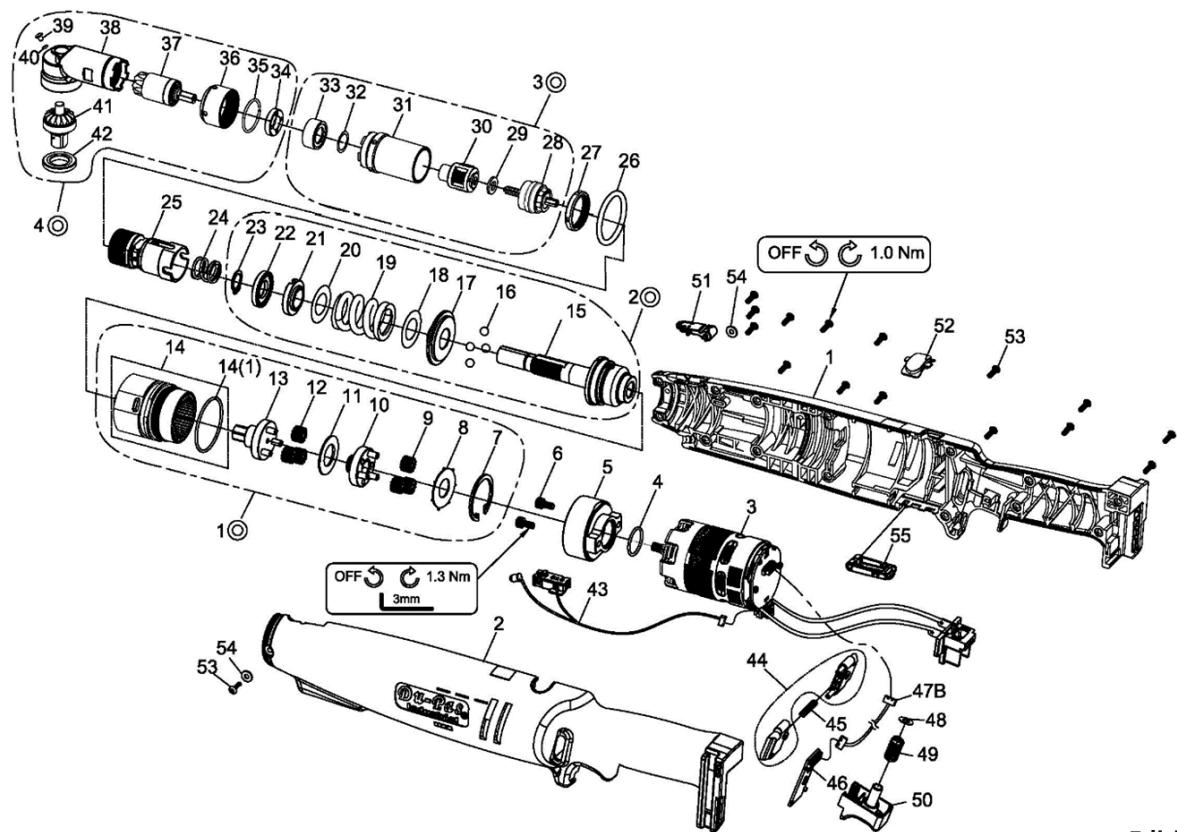

# RRI-BA90S4 CORDLESS ANGLE WRENCH

Edition B

Index No	Part No.	Description	Q'ty
1	32001-WRCA(L)	Upper Housing	1
2	32002-WRCA(L)	Lower Housing	1
3	B83WRB90	Brushless Motor Assembly ;w/driver	1
4	000-4110	O-Ring (Ø16×Ø1,5)	1
5	D51SC108B	Motor Holder	1
6	000-0242	Screw (M4×8L)	2
1⊙	32050-WRBA-06	Gear Box Units	1
7	000-3128	Snap Ring (RTW-28)	1
8	D39WR	Washer	1
9	D49WRB-9	Planet Gear	3
10	32051-WRBA-09	Gear Cage Assembly	1
11	D39WR-8	Washer	1
12	B49WR-11	Planet Gear	3
13	B51WR-8	Gear Plate Assembly	1
14	B50WR	Gear Box Assembly	1
	(1)000-4118	(1) O-Ring (Ø28×Ø1,5)	1*
2⊙B	B43WRB90	Clutch Units	1
15	B29WRB	Clutch Assembly	1
16	000-3854	Steel Ball (Ø7/32")	4
17	D39WR-1	Washer	1
18	D39WR-7	Washer	1
19	D48WR-4	Spring	1
20	D39WR-5	Washer (White)	1
21	D39WR-3	Adjust Washer	1
22	D54WR-3	Adjust Nut	1
23	000-30212I	Snap Ring (ISTW-12)	1
24	D48WR	Spring	1
25	B51WRB70-3	Connecting Holder Assembly	1
26	000-4120W	Marking Ring (P32, White)	1
27	D54WRB-3#BZ	Adjust Nut	1

Index No	Part No.	Description	Q'ty
3⊙	32049-WRCA-07	Gear Ring Units	1
28	B51WRB70-2	Sun Gear Assembly	1
29	D39WRB-5	Washer	1
30	32051-WRCA-09	Gear Cage Assembly	1
31	D49WRB-2#BZ	Gear Ring	1
32	D39WRB-2	Washer	1
33	D42WRB-3	Bushing	1
4⊙	B42WRB4-90	Angle Housing Units	1
34	D54WRB-2	Lock Nut	1
35	D44WRB	Collar	1
36	D54WRB-1#BZ	Lock Nut	1
37	D49WRB90-1	Mean Bevel Gear Assembly	1
38	B42WRB70/1#BZ	Angle Housing Assembly	1
39	000-1340	Screw	1
40	000-4114	O-Ring (Ø3×Ø1,5)	1
41	B49WRB4-90	Bevel Gear Assembly	1
42	D54WRB#BZ	Lock Nut	1
43	B75WR	Sensor Led Assembly	1
44	B09PW15-1#B1	F/R Valve (1set x 2pcs)	1
45	D48PW15-1	Spring	1
46	E76WR	PC Board	1
47B	B86PW35	Connection Wire	1
48	C39PW15-3	Washer	1
49	D48PW15	Spring	1
50	B09PW15#B1	Trigger Assembly	1
51	C10SC108B-2#B1	Cover	1
52	33110-WRBA-02	Cover	1
53	000-1430C	Screw (M3xP0,5x10L)	16
54	000-1531B	Washer (Ø3,3×Ø8)	2
55	C10WRB#B1	Cover	1