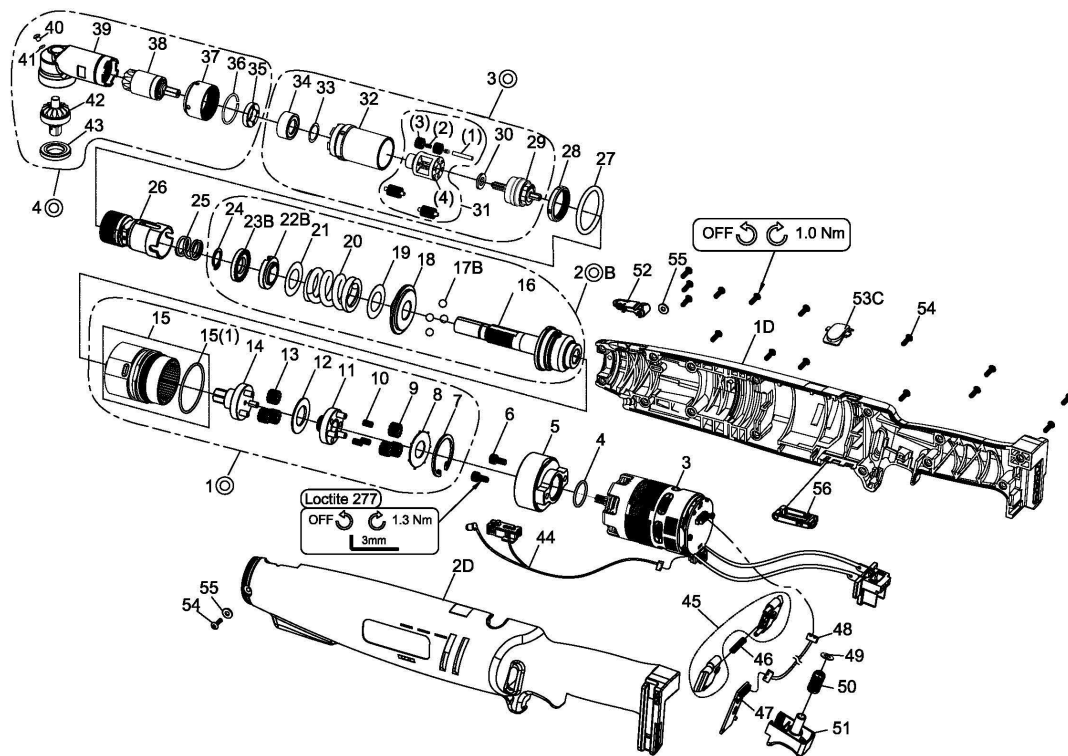

RRI-BA70S3 CORDLESS ANGLE WRENCH

Edition D

Index No	Part No.	Description	Q'ty
1	32001-WRCA(L)	Upper Housing	1
2	32002-WRCA(L)	Lower Housing	1
3	B83WR70	Brushless Motor Assembly ;w/driver	1
4	000-4110	O-Ring (Ø16×Ø1,5)	1
5	D51SC108B	Motor Holder	1
6	000-0242	Screw (M4×8L)	2
1⊙	B50WR70	Gear Box Units	1
7	000-3128	Snap Ring (RTW-28)	1
8	D39WR	Washer	1
9	D49WRB-13	Planet Gear	3
10	000-2415	Needle Bearing	3
11	B51WRB-8	Gear Cage Assembly	1
12	B39WR-8	Washer	1
13	B49WR-10	Planet Gear	3
14	B51WR-11	Gear Plate Assembly	1
15	B50WR	Gear Box Assembly	1
	(1)000-4118	(1) O-Ring (Ø28×Ø1,5)	1*
2⊙B	B43WRB70	Clutch Units	1
16	B29WRB	Clutch Assembly	1
17B	000-3854	Steel Ball (Ø7/32")	4
18	D39WR-1	Washer	1
19	D39WR-7	Washer	1
20	D48WR-2	Spring (Yellow)	1
21	D39WR-5	Washer (White)	1
22B	D39WR-3	Adjust Washer	1
23B	D54WR-3	Adjust Nut	1
24	000-30212I	Snap Ring (ISTW-12)	1
25	D48WR	Spring	1
26	B51WRB70-3	Connecting Holder Assembly	1
27	000-4120W	Marking Ring (P32, White)	1
28	D54WRB-3#BZ	Adjust Nut	1

Index No	Part No.	Description	Q'ty
3⊙	B49WRB70-2	Gear Ring Units	1
29	B51WRB70-2	Sun Gear Assembly	1
30	D39WRB-5	Washer	1
	B51WRB70	Gear Cage Assembly	1
	(1)000-3436	Pin	3
	(2)000-2415	Needle Bearing	6
	(3)D49WRB-9	Planet Gear	6
	(4)D51WRB	Gear Cage	1
32	D49WRB-2#BZ	Gear Ring	1
33	D39WRB-2	Washer	1
34	D42WRB-3	Washer	1
4⊙	B42WRB3-70	Angle Housing Units	1
35	D54WRB-2	Lock Nut	1
3	D44WRB	Collar	1
37	D54WRB-1#BZ	Lock Nut	1
38	D49WRB70-1	Mean Bevel Gear Assembly	1
39	B42WRB70/1#BZ	Angle Housing Assembly	1
40	000-1340	Screw	1
41	000-4114	O-Ring (Ø3×Ø1,5)	1
42	B49WRB3-70	Bevel Gear Assembly	1
43	D54WRB#BZ	Lock Nut	1
44	B75WR	Sensor Led Assembly	1
45	B09PW15-1#B1	F/R Valve (1set x 2pcs)	1
46	D48PW15-1	Spring	1
47	E76WR	PC Board	1
48	E86SC	Connection Wire	1
49	C39PW15-3	Washer	1
50	D48PW15	Spring	1
51	B09PW15#B1	Trigger Assembly	1
52	C10SC108B-2#B1	Cover	1
53C	33110-WRBA-02	Cover	1
54	000-1430C	Screw (M3xP0,5x10L)	16
55	000-1531B	Washer (Ø3,3×Ø8)	2
56	C10WRB#B1	Cover	1