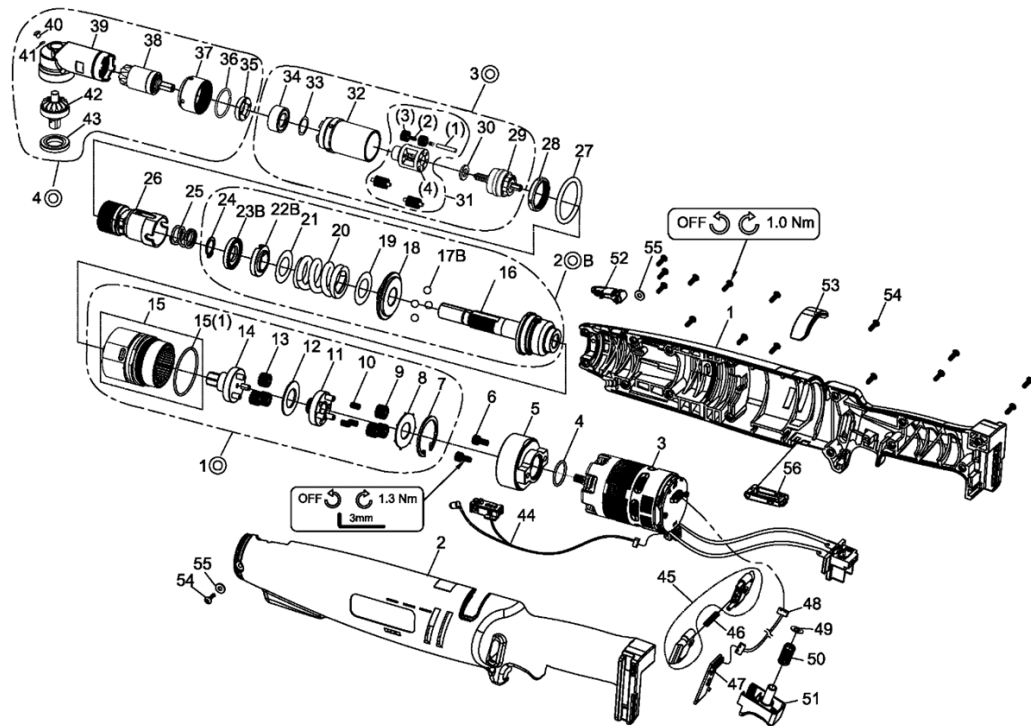

RRI-BA70S3 CORDLESS ANGLE WRENCH

Edition B

Index No	Part No.	Description	Q'ty
1	C01WRB35#G2	Upper Housing	1
2	C02WRB35#G2	Lower Housing	1
3	B83WR10	Brushless Motor Assembly ;w/driver	1
4	000-4110	O-Ring (Ø16×Ø1.5)	1
5	D51SC108B	Motor Holder	1
6	000-0242	Screw (M4×8L)	2
1⊙	B50WR70	Gear Box Units	1
7	000-3128	Snap Ring (RTW-28)	1
8	D39WR	Washer	1
9	D49WRB-13	Planet Gear	3
10	000-2415	Needle Bearing	3
11	B51WRB-8	Gear Cage Assembly	1
12	B39WR-8	Washer	1
13	B49WR-10	Planet Gear	3
14	B51WR-11	Gear Plate Assembly	1
15	B50WR	Gear Box Assembly	1
	(1)000-4118	(1) O-Ring (Ø28×Ø1.5)	1*
2⊙B	B43WRB70	Clutch Units	1
16	B29WRB	Clutch Assembly	1
17B	000-3854	Steel Ball (Ø7/32")	4
18	D39WR-1	Washer	1
19	D39WR-7	Washer	1
20	D48WR-2	Spring (Yellow)	1
21	D39WR-5	Washer (White)	1
22B	D39WR-3	Adjust Washer	1
23B	D54WR-3	Adjust Nut	1
24	000-30212I	Snap Ring (ISTW-12)	1
25	D48WR	Spring	1
26	B51WRB70-3	Connecting Holder Assembly	1
27	000-4120W	Marking Ring (P32, White)	1
28	D54WRB-3#BZ	Adjust Nut	1

Index No	Part No.	Description	Q'ty
3⊙C	B49WRB70-2	Gear Ring Units	1
29	B51WRB70-2	Sun Gear Assembly	1
30	D39WRB-5	Washer	1
	B51WRB70	Gear Cage Assembly	1
	(1)000-3436	Pin	3
31	(2)000-2415	Needle Bearing	6
	(3)D49WRB-9	Planet Gear	6
	(4)D51WRB	Gear Cage	1
32	D49WRB-2#BZ	Gear Ring	1
33	D39WRB-2	Washer	1
34	D42WRB-3	Washer	1
4⊙B	B42WRB3-70	Angle Housing Units	1
35	D54WRB-2	Lock Nut	1
3	D44WRB	Collar	1
37	D54WRB-1#BZ	Lock Nut	1
38	D49WRB70-1	Mean Bevel Gear Assembly	1
39	B42WRB70/1#BZ	Angle Housing Assembly	1
40	000-1340	Screw	1
41	000-4114	O-Ring (Ø3×Ø1.5)	1
42	B49WRB3-70	Bevel Gear Assembly	1
43	D54WRB#BZ	Lock Nut	1
44	B75WR	Sensor Led Assembly	1
45	B09PW15-1#B1	F/R Valve (1set x 2pcs)	1
46	D48PW15-1	Spring	1
47	E76WR	PC Board	1
48	E86SC	Connection Wire	1
49	C39PW15-3	Washer	1
50	D48PW15	Spring	1
51	B09PW15#B1	Trigger Assembly	1
52	C10SC108B-2#B1	Cover	1
53	C10WR#W2	Cover	1
54	000-1430C	Screw (M3xP0.5x10L)	16
55	000-1531B	Washer (Ø3.3×Ø8)	2
56	C10WRB#B1	Cover	1