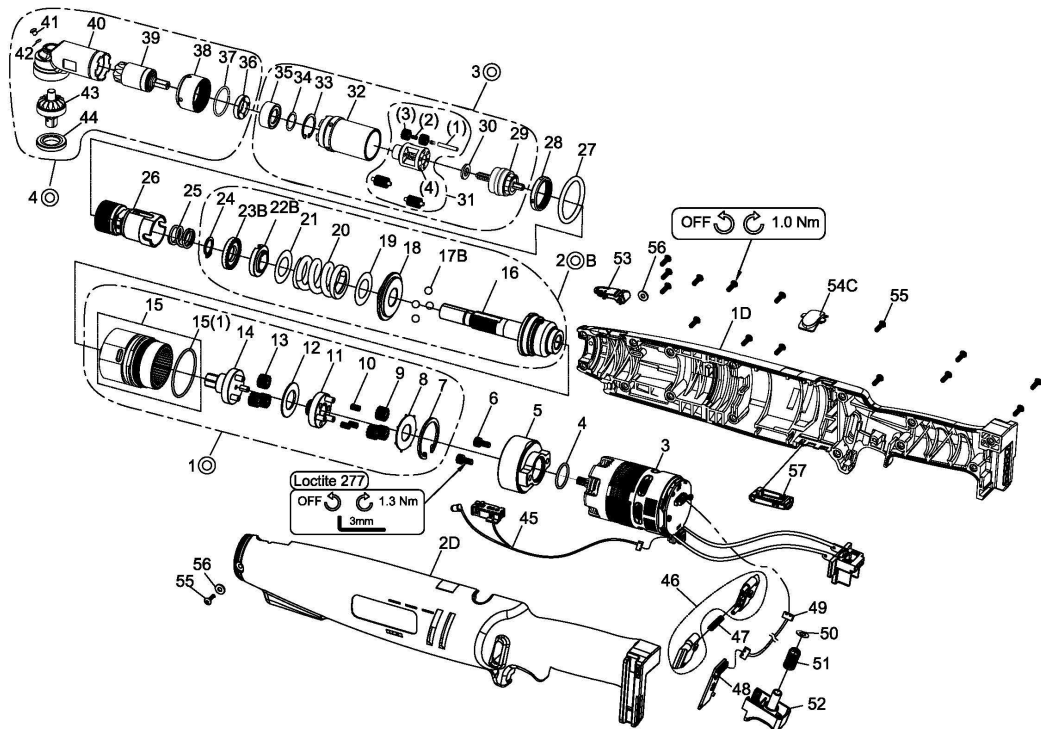

# RRI-BA50S3 CORDLESS ANGLE WRENCH

Edition D

Index No	Part No.	Description	Q'ty
1D	32001-WRCA(L)	Upper Housing	1
2D	32002-WRCA(L)	Lower Housing	1
3	B83WR50	Brushless Motor Assembly ;w/driver	1
4	000-4110	O-Ring (Ø16×Ø1,5)	1
5	D51SC108B	Motor Holder	1
6	000-0242	Screw (M4×8L)	2
1⊙	B50WR10	Gear Box Units	1
7	000-3128	Snap Ring (RTW-28)	1
8	D39WR	Washer	1
9	D49WRB-13	Planet Gear	3
10	000-2415	Needle Bearing	3
11	B51WRB-7	Gear Cage Assembly	1
12	B39WR-8	Washer	1
13	B49WR-8	Planet Gear	3
14	B51WR-9	Gear Plate Assembly	1
15	B50WR	Gear Box Assembly	1
	(1)000-4118	(1) O-Ring (Ø28×Ø1.5)	1*
2⊙B	B43WRB50	Clutch Units	1
16	B29WRB	Clutch Assembly	1
17B	000-3854	Steel Ball (Ø7/32")	4
18	D39WR-1	Washer	1
19	D39WR-7	Washer	1
20	D48WRB-1	Spring (Blue)	1
21	D39WR-5	Washer (White)	1
22B	D39WR-3	Adjust Washer	1
23B	D54WR-3	Adjust Nut	1
24	000-30212I	Snap Ring (ISTW-12)	1
25	D48WR	Spring	1
26	B51WRB50-5	Connecting Holder Assembly	1
27	000-4120W	Marking Ring (P32, White)	1
28	D54WRB-7#BZ	Adjust Nut	1