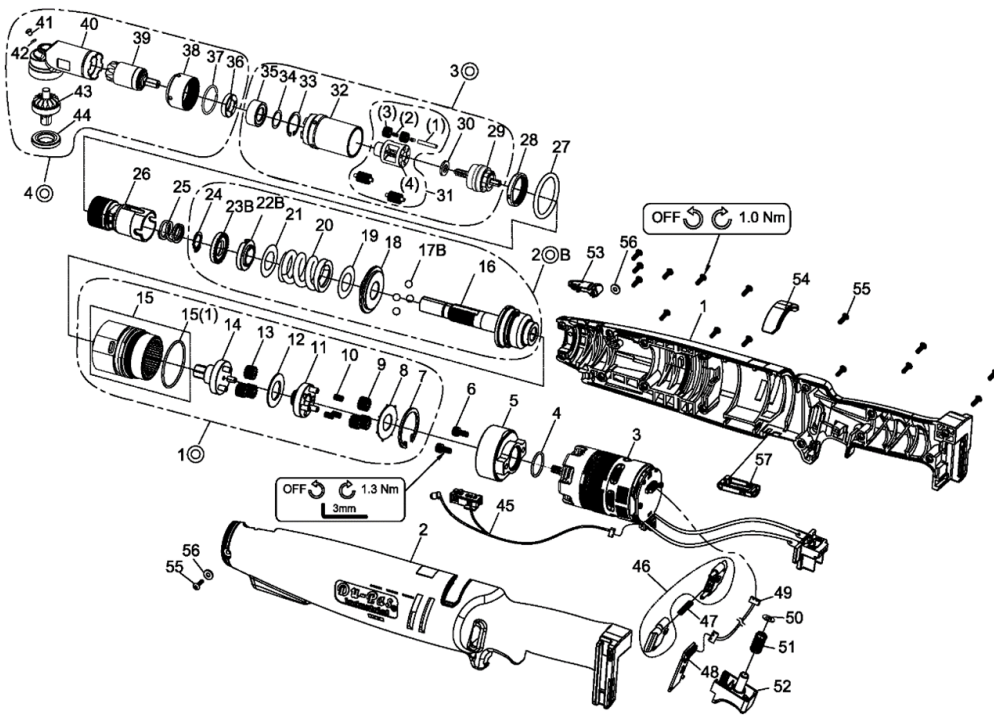

# RRI-BA50S3 CORDLESS ANGLE WRENCH

Edition C

Index No	Part No.	Description	Q'ty
1	C01WRB35#G2	Upper Housing	1
2	C02WRB35#G2	Lower Housing	1
3	B83WR10	Brushless Motor Assembly ;w/driver	1
4	000-4110	O-Ring (Ø16×Ø1.5)	1
5	D51SC108B	Motor Holder	1
6	000-0242	Screw (M4×8L)	2
1⊙	B50WR10	Gear Box Units	1
7	000-3128	Snap Ring (RTW-28)	1
8	D39WR	Washer	1
9	D49WRB-13	Planet Gear	3
10	000-2415	Needle Bearing	3
11	B51WRB-7	Gear Cage Assembly	1
12	B39WR-8	Washer	1
13	B49WR-8	Planet Gear	3
14	B51WR-9	Gear Plate Assembly	1
15	B50WR	Gear Box Assembly	1
	(1)000-4118	(1) O-Ring (Ø28×Ø1.5)	1*
2⊙B	B43WRB50	Clutch Units	1
16	B29WRB	Clutch Assembly	1
17B	000-3854	Steel Ball (Ø7/32")	4
18	D39WR-1	Washer	1
19	D39WR-7	Washer	1
20	D48WRB-1	Spring (Blue)	1
21	D39WR-5	Washer (White)	1
22B	D39WR-3	Adjust Washer	1
23B	D54WR-3	Adjust Nut	1
24	000-30212I	Snap Ring (ISTW-12)	1
25	D48WR	Spring	1
26	B51WRB50-5	Connecting Holder Assembly	1
27	000-4120W	Marking Ring (P32, White)	1
28	D54WRB-7#BZ	Adjust Nut	1