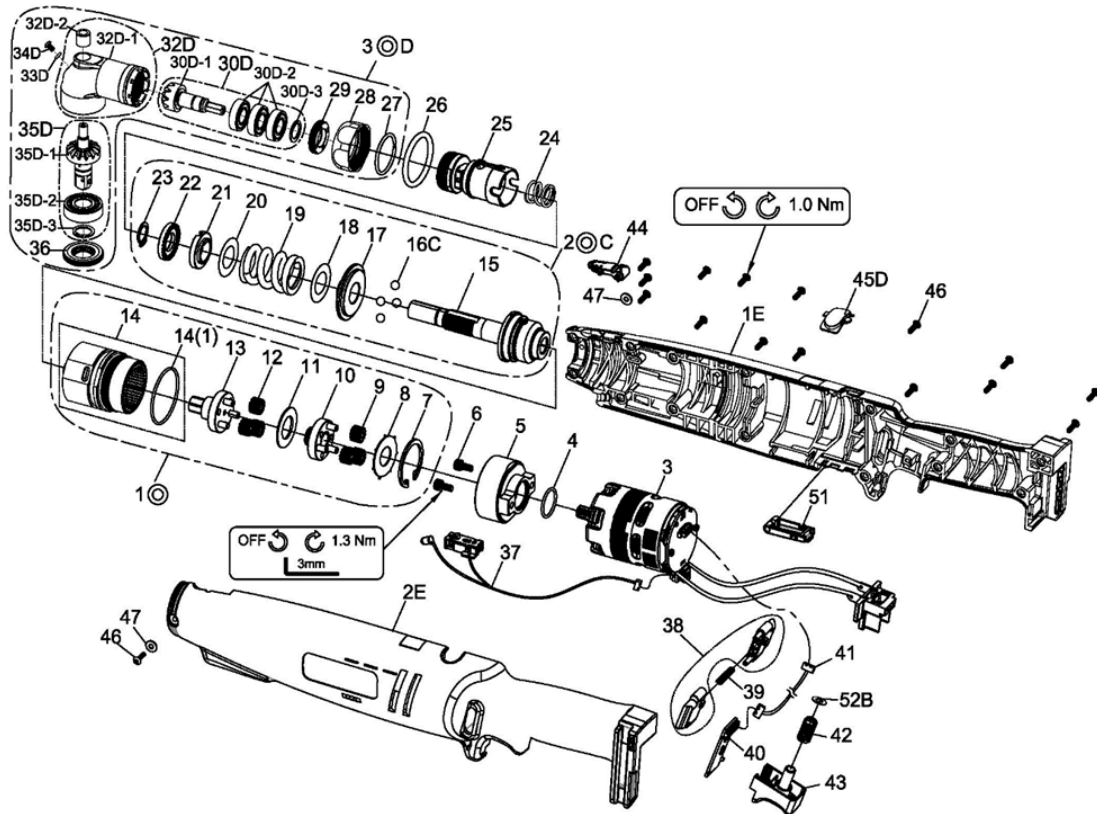

RRI-BA30S3 CORDLESS ANGLE WRENCH

Edition F

Index No	Part No.	Description	Q'ty	Index No	Part No.	Description	Q'ty
1E	32001-WRCA(S)	Upper Housing	1	30D	32042-WRCA-S3-01	Angle Housing Units	1
2E	32002-WRCA(S)	Lower Housing	1	27	D44WR108B	Collar	1
3	B83WRB30	Brushless Motor Assembly ;w/driver	1	28	D54WR108B#BZ	Lock Nut	1
4	000-4110	O-Ring (Ø16xØ1.5)	1	29	D54WR108B-1B	Lock Nut	1
5	D51SC108B	Motor Holder	1	30D	32049-WRBA-01	Main Bevel Gear Assembly	1
6	000-0242	Screw (M4x8L)	2		(1)33249-WRBA-13	Main Bevel Gear	1
10	B51WR-10	Gear Cage Assembly	1		(2)0-201023	Ball Bearing 96900ZZ)	3
11	D39WR-8	Washer	1		(3)0-331002	Inverted Retaining Ring(STW-10)	1
10	B51WR-10	Gear Cage Assembly	1	32D	32042-WRCA-03	Angle Housing Assembly	1
11	D39WR-8	Washer	1	(1)33242-WRCA-02	Angle Housing	1	
12	B49WR-11	Planet Gear	1	(2)0-211005	Needle Bearing (BK0609)	1	
13	B51WR-8	Gear Plate Assembly	1	33D	0-451019	O-Ring (Ø2xØ1,5)	1
14	B50WR	Gear Box Assembly	1	34D	0-121002	Screw (M3x5L)	1
(1)000-4118	(1) O-Ring (Ø28xØ1.5)	1*		35D	32049-WRBA-S3-01	Bevel Gear Assembly	1
20	D39WR-5	Washer (White)	1		(1)32049-WRBA-S3-02	Bevel Bear	1
21	D39SC108B-2	Adjust Washer	1		(2)0-201033-1	Ball Bearing (6001-2RSH)	1
22	D54WR	Adjust Nut	1		(3)0-331003	Inverted Retaining Ring(STW-12)	1
20	D39WR-5	Washer (White)	1	36	D54WR108B-2B	Lock Nut	1
21	D39SC108B-2	Adjust Washer	1	37	B75WR	Sensor & LED Assembly	1
22	D54WR	Adjust Nut	1	38	B09PW15-1#B1	F/R Valve (1set x 2pcs)	1
23	000-302121	Snap Ring (ISTW-12)	1	39	D48PW15-1	Spring	1
24	D48WR	Spring	1	40	E76WR	PC Board	1
25	B51WR	Connecting Holder Assembly	1	41	E86SC	Connector Wire	1
26	000-4120B	Marking Ring (P32, Blue)	1	42	D48PW15	Spring	1
				43	B09PW15#B1	Trigger Assembly	1
				44	C10SC108B-2#B1	Cover	1
				45D	33110-WRBA-02	Cover	1
				46	000-1430C	Screw (M3xP0,5 x10L)	1
				47	000-1531B	Washer (Ø3,3xØ8)	16
				51	C10WRB#B1	Cover	2
				52B	C39PW15-3	Washer	1