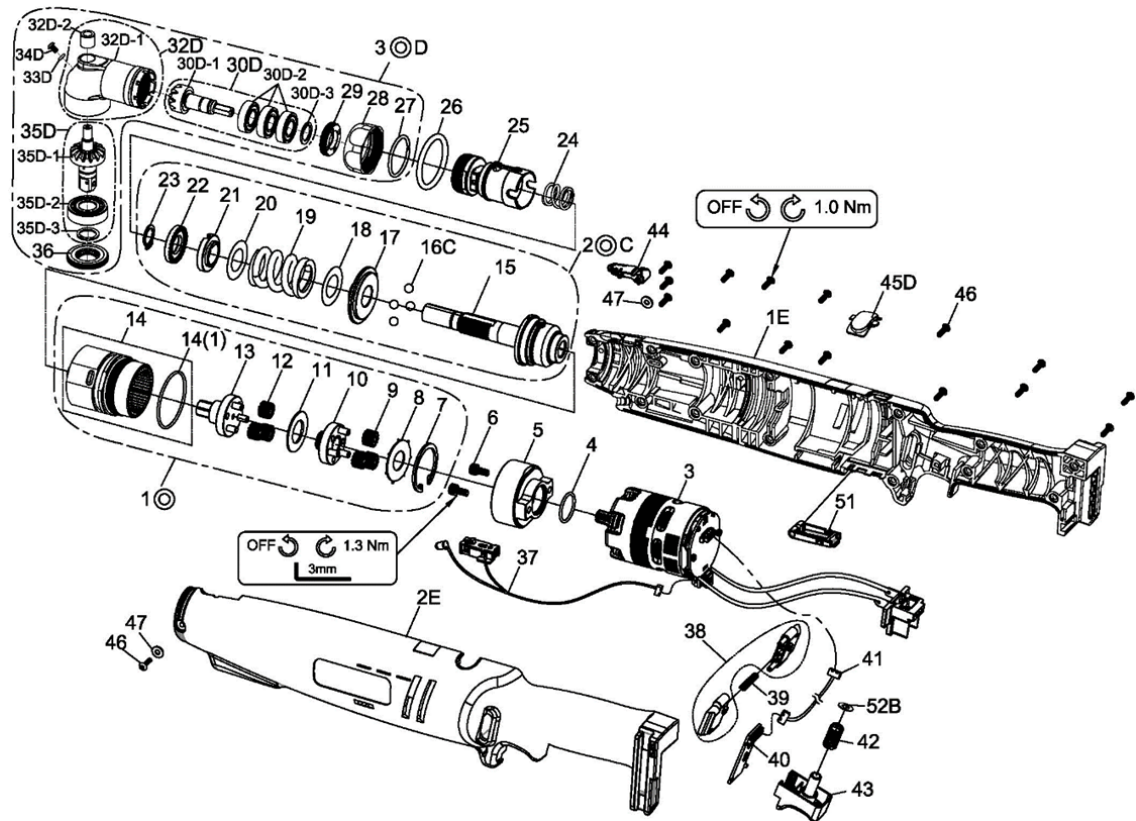

# RRI-BA10S3 CORDLESS ANGLE WRENCH

Edition E

Index No	Part No.	Description	Q'ty
1E	32001-WRCA(S)	Upper Housing	1
2E	32002-WRCA(S)	Lower Housing	1
3	B83WRB10	Brushless Motor Assembly ;w/driver	1
4	000-4110	O-Ring (Ø16×Ø1.5)	1
5	D51SC108B	Motor Holder	1
6	000-0242	Screw (M4×8L)	2
1C	B50WRB10	Gear Box Units	1
7	000-3128	Snap ring (RTW-28)	1
8	D39WR	Washer	1
9	D49WR10	Planet Gear	6
10	B51WR-6-1	Gear Cage Assembly	1
11	D39WR-8	Washer	1
12	B51WR-11	Gear Plate Assembly	1
13	B50WR	Gear Box Assembly	1
	(1)000-4118	(1) O-Ring (Ø28×Ø1.5)	1*
2C	B43WRB10	Clutch Units	1
14	B29WR	Clutch Assembly	1
15C	000-3854	Steel Ball (Ø7/32")	4
16	D39WR-1	Washer	1
17	D39WR-7	Washer	1
18	D48WR-1	Spring (Red)	1
19	D39WR-5	Washer (White)	1
20	D39SC108B-2	Adjust Washer	1
21	D54SC108B	Adjust Nut	1
22	000-30212I	Snap Ring (ISTW-12)	1
23	D48WR	Spring	1

Index No	Part No.	Description	Q'ty
24	B51WR	Connecting Holder Assembly	1
25	000-4120R	Marking Ring (P32, Red)	1
3D	B42WR3#BZ	Angle Housing Units	1
26	D44WR108B	Collar	1
27	D54WR108B#BZ	Lock Nut	1
28	D54WR108B-1B	Lock Nut	1
29	B49WR144B-8	Main Bevel Gear Assembly	1
30	D39WR144B	Washer	1
31	B42WR-1#BZ	Angle Housing Assembly	1
32	000-4114	O-Ring (Ø3×Ø1.5)	1
33	000-1340	Screw (M4x5L)	1
34	B49WR144B3-9	Bevel Gear Assembly	1
35	D54WR108B-2B	Lock Nut	1
36	B75WR	Sensor & LED Assembly	1
37	B09PW15-1#B1	F/R Valve (1set x 2pcs)	1
38	D48PW15-1	Spring	1
39	E76WR	PC Board	1
40	E86SC	Connector Wire	1
41	D48PW15	Spring	1
42	B09PW15#B1	Trigger Assembly	1
43	C10SC108B-2#B1	Cover	1
44D	33110-WRBA-02	Cover	1
45	000-1430C	Screw (M3xP0.5 x10L)	16
46	000-1531B	Washer (Ø3.3×Ø8)	2
50	C10WRB#B1	Cover	1
51B	C39PW15-3	Washer	1