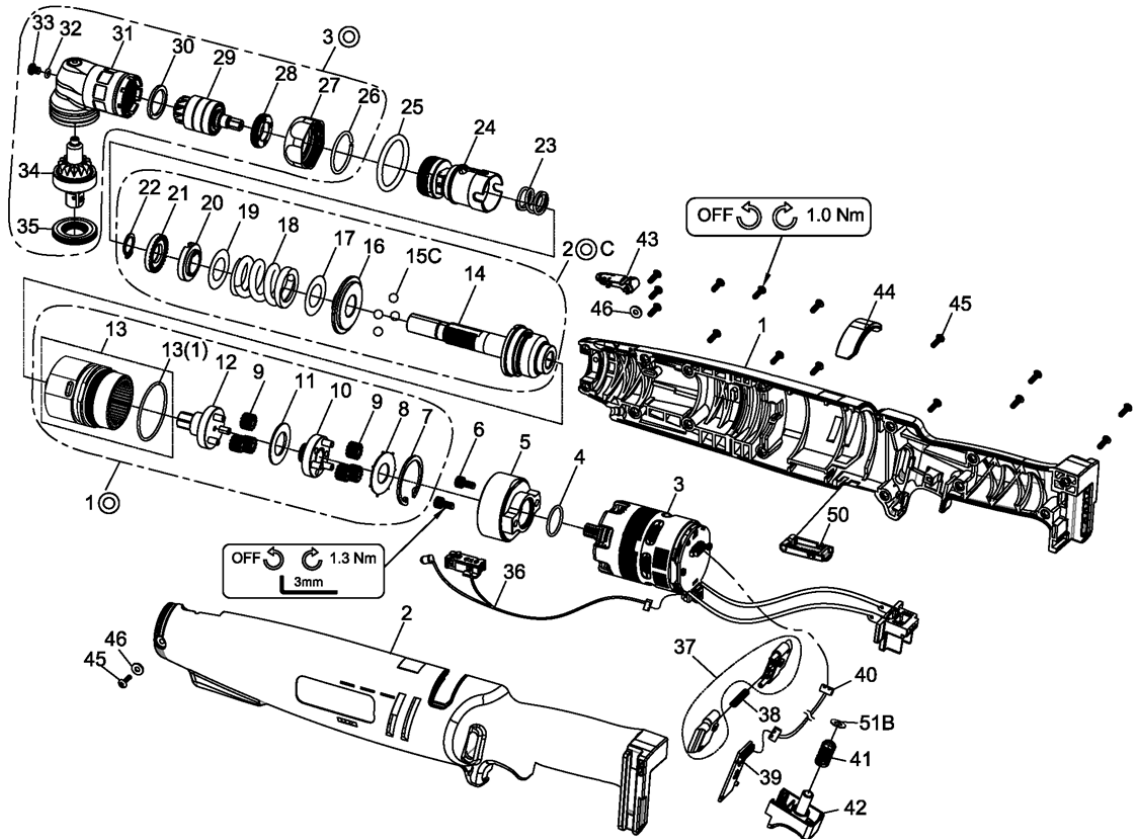

RRI-BA10S3 CORDLESS ANGLE WRENCH

Edition C

Index No	Part No.	Description	Q'ty
1	C01WRB10#G2	Upper Housing	1
2	C02WRB10#G2	Lower Housing	1
3	B83WRB10	Brushless Motor Assembly ;w/driver	1
4	000-4110	O-Ring (Ø16xØ1.5)	1
5	D51SC108B	Motor Holder	1
6	000-0242	Screw (M4x8L)	2
1⊙	B50WRB10	Gear Box Units	1
7	000-3128	Snap ring (RTW-28)	1
8	D39WR	Washer	1
9	D49WR10	Planet Gear	6
10	B51WR-6-1	Gear Cage Assembly	1
11	D39WR-8	Washer	1
12	B51WR-11	Gear Plate Assembly	1
13	B50WR	Gear Box Assembly	1
	(1)000-4118	(1) O-Ring (Ø28xØ1.5)	1*
2⊙C	B43WRB10	Clutch Units	1
14	B29WR	Clutch Assembly	1
15C	000-3854	Steel Ball (Ø7/32")	4
16	D39WR-1	Washer	1
17	D39WR-7	Washer	1
18	D48WR-1	Spring (Red)	1
19	D39WR-5	Washer (White)	1
20	D39SC108B-2	Adjust Washer	1
21	D54SC108B	Adjust Nut	1
22	000-30212I	Snap Ring (ISTW-12)	1
23	D48WR	Spring	1

Index No	Part No.	Description	Q'ty
24	B51WR	Connecting Holder Assembly	1
25	000-4120R	Marking Ring (P32, Red)	1
3⊙C	B42WR3#BZ	Angle Housing Units	1
26	D44WR108B	Collar	1
27	D54WR108B#BZ	Lock Nut	1
28	D54WR108B-1B	Lock Nut	1
29	B49WR144B-8	Main Bevel Gear Assembly	1
30	D39WR144B	Washer	1
31	B42WR-1#BZ	Angle Housing Assembly	1
32	000-4114	O-Ring (Ø3xØ1.5)	1
33	000-1340	Screw (M4x5L)	1
34	B49WR144B3-9	Bevel Gear Assembly	1
35	D54WR108B-2B	Lock Nut	1
36	B75WR	Sensor & LED Assembly	1
37	B09PW15-1#B1	F/R Valve (1set x 2pcs)	1
38	D48PW15-1	Spring	1
39	E76WR	PC Board	1
40	E86SC	Connector Wire	1
41	D48PW15	Spring	1
42	B09PW15#B1	Trigger Assembly	1
43	C10SC108B-2#B1	Cover	1
44	C10WR#W2	Cover	1
45	000-1430C	Screw (M3xP0.5 x10L)	16
46	000-1531B	Washer (Ø3.3xØ8)	2
50	C10WRB#B1	Cover	1
51B	C39PW15-3	Washer	1