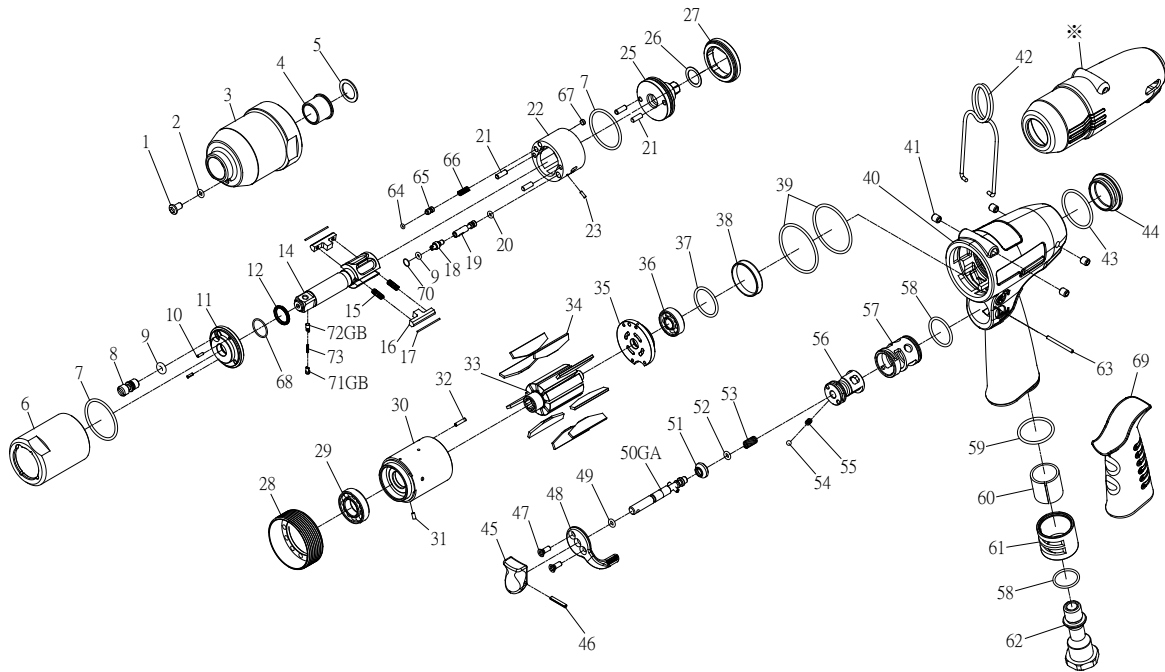

RRI-80 IMPULSE WRENCH

Edition:07B

Index No.	Part No.	Description	Q'ty	Index No.	Part No.	Description	Q'ty
1	I100-410	Plug	1	44	I40-104	Nut	1
2	00-4153	O-Ring	1	45	I40-504	Trigger	1
3	I80-201	Front Housing	1	46	00-3354	Spring Pin	1
4	I40S-202	Bushing	1	47	00-0505	Screw	2
5	I40S-424	Washer	1	48	I100-503	Regulator Knob	1
6	I80-401	Pulse Cylinder Housing	1	49	00-4101	O-Ring	1
7	00-41212	O-Ring	2	50GA	IS40-505	Valve Stem Set	1
8	I70-410	Oil Plug	1	51	I100-508	Bushing	1
9	00-41113	O-Ring	2	52	00-41172	O-Ring	1
10	00-3325	Spring Pin	2	53	I40-507	Spring	1
11	I80-408	Front Plate	1	54	00-3813	Steel Ball	1
12	00-2602	X-Ring	1	55	I100-506	Spring	1
14	I80-405	Main Shaft	1	56	IS40-502	F/R Valve	1
15	I80-407	Spring	2	57	I40-501	Valve sleeve	1
16	I80-406	Drive Blade	2	58	00-41111	O-Ring	2
17	I90-452	Roller	2	59	00-41145	O-Ring	1
18	I80-411	Adjust Screw	1	60	I40-601	Muffler	1
19	IS80-412	Valve	1	61	I40-603	Exhaust Deflector	1
20	00-41162	O-Ring	1		I40-604A	Air Inlet 1/4"PF	
21	00-3407	Pin	4	62	I40-604B	Air Inlet 1/4"PT	1
22	I80-404	Pulse Cylinder	1		I40-604C	Air Inlet 1/4"NPT	
23	00-3436	Pin	1	63	I100-511	Pin	1
25	I80-415	Rear Plate	1	64	00-41173	O-Ring	1
26	I40S-423	Washer	1	65	IS40S-421	Pressure Valve	1
27	I80-402	Lock Nut	1	66	I90-453	Spring	1
28	I80-306	Lock Nut	1	67	I40S-454	Block Cap	1
29	00-2348	Ball Bearing	1	68	I70-409	Back Up Ring	1
30	I80-302	Cylinder	1	69	I60-103	Housing Rubber	1
31	00-3324	Spring Pin	1	70	I80-422	Back Up Ring	1
32	00-3356	Spring Pin	1	71GB	I40S-462-B	Upper Pin	1
33	I80S-303	Rotor	1	72GB	I40S-463-B	Lower Pin	1
34	I80S-304	Rotor Blade	9	73	I40S-464	Spring	1
35	I80-305	Rear Plate	1	※	I80-109	Tool Cover	1
36	00-2332	Ball Bearing	1	※	I80RK-YO	Repair kit :Index No- 7(2); 9(2); 12; 15(2); 20; 64; 68 70	
37	00-41214	O-Ring	1	※	I80SK	Service kit :Index No- 11; 14; 16(2); 17(2); 25; 34(9) 51; 52; 53	
38	I80-307	Rear Cover	1	※	I40-451	Impulse Oil	
39	00-41213	O-Ring	2				
40	I80-101	Motor Housing	1				
41	I40S-108	Bushing	4				
42	I40S-102	Hanger	1				
43	00-41146	O-Ring	1				