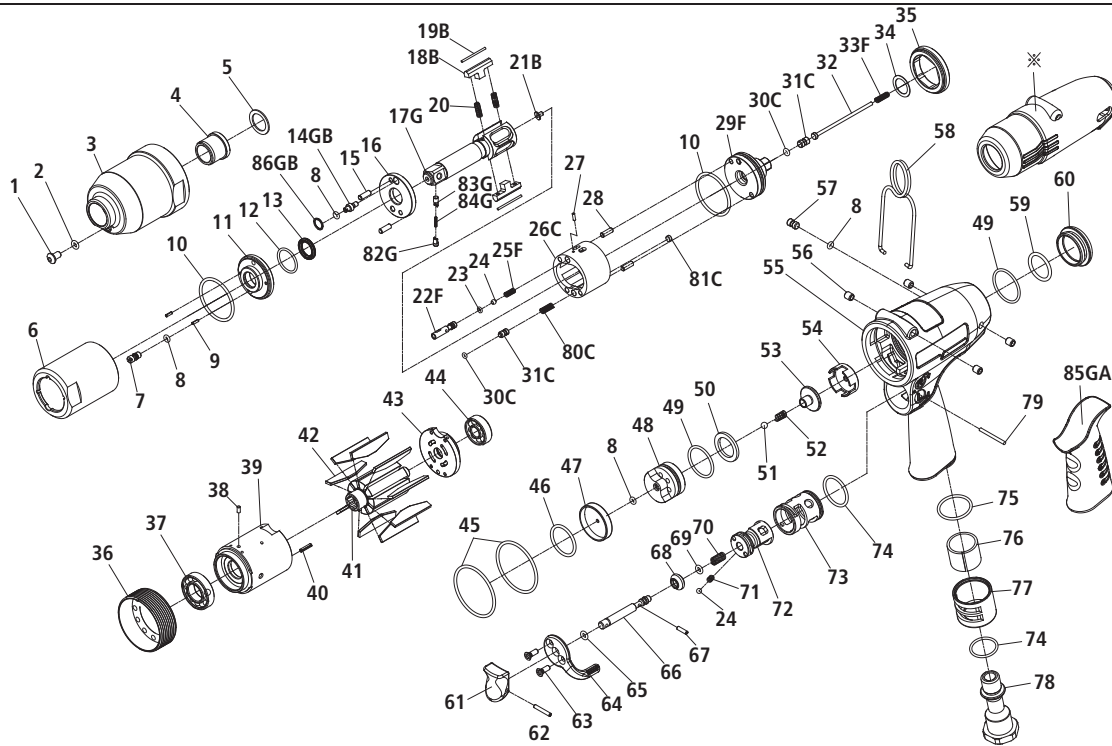

RRI-70T IMPULSE WRENCH

Edition:07B

Index No.	Part No.	Description	Q'ty	Index No.	Part No.	Description	Q'ty
1	I100-410	Plug	1	49	00-41127	O-Ring	2
2	00-4153	O-Ring	1	50	IS100-312	Washer	1
3	I70-201	Front Housing	1	51	00-3824	Steel Ball	1
4	I40S-202	Bushing	1	52	IS100-313	Spring	1
5	I40S-424	Washer	1	53	IS100-311	Valve	1
6	I70-401	Pulse Cylinder Housing	1	54	IS100-518	Seat	1
7	I70-410	Oil Plug	1	55	IS90-101	Motor Housing	1
8	00-41113	O-Ring	4	56	I40S-108	Bushing	4
9	00-3318	Spring Pin	1	57	IS100-609	Screw	1
10	00-41160	O-Ring	2	58	I40S-102	Hanger	1
11	I70-403	Front Plate Cover	1	59	00-41166	O-Ring	1
12	I70-409	Back Up Ring	1	60	I100-104	Nut	1
13	00-2602	X-Ring	1	61	I130-504	Trigger	1
14GB	I80-411	Adjust Screw	1	62	00-3354	Spring Pin	1
15	00-3435	Pin	2	63	00-0505	Screw	2
16	I70-408	Front Plate	1	64	I100-503	Regulator Knob	1
17G	I70-405-B	Main Shaft	1	65	00-4101	O-Ring	1
18B	I70-406-B	Drive Blade	2	66	IS100-505	Valve stem	1
19B	I70-452	Roller	2	67	00-3356	Spring Pin	1
20	I70-407	Spring	2	68	I100-508	Bushing	1
21B	IS40-450	Block Valve	1	69	00-41172	O-Ring	1
22F	IS70-412-C	Valve	1	70	I100-507	Spring	1
23	00-41130	O-Ring	1	71	I100-506	Spring	1
24	00-3813	Steel Ball	2	72	IS100-502	F/R Valve	1
25F	IS70-425-C	Spring	1	73	I100-501	Valve Sleeve	1
26C	I70-404-B	Pulse Cylinder	1	74	00-41111	O-Ring	2
27	00-3436	Pin	1	75	00-4158	O-Ring	1
28	00-3407	Pin	2	76	I70-601	Muffler	1
29F	IS70-415-C	Rear Plate	1	77	I100-603	Exhaust Deflector	1
30C	00-41173	O-Ring	2	78	I100-604A	Air Inlet 1/4"PF 19	
31C	IS40S-421	Pressure Valve	2		I100-604B	Air Inlet 1/4"PT 19	1
32	IS90-314	Shut Off Stem	1		I100-604C	Air Inlet 1/4"NPT 18	
33F	IS150-317	Spring	1	79	I100-511	Pin	1
34	I40S-423	Washer	1	80C	I70S-453	Spring	1
35	I70-402	Lock Nut	1	81C	I40S-454	Block Cap	1
36	I90-306	Lock Nut	1	82G	I40S-462	Upper Pin	1
37	00-2348	Ball Bearing	1	83G	I40S-463	Lower Pin	1
38	00-3324	Spring Pin	1	84G	I40S-464	Spring	1
39	I70-302	Cylinder	1	85GA	I90-103	Housing Rubber	1
40	00-3339	Spring Pin	1	86GB	I80-422	Back Up Ring	1
41	I70-303	Rotor	1		I70-109	Tool Cover	1
42	I70-304	Rotor Blade	9	*	IS70RK	Repair kit :Index No- 8(2);10(2);12;13;20(2);30C(2)	
43	I70-305	Rear Plate	1	*	IS70SK	Service kit :Index No- 16;17G;18B(2);19B(2); 29F; 42(9);52; 68; 69; 70	
44	00-2356	Ball Bearing	1	*			
45	00-41181	O-Ring	2				
46	00-41138	O-Ring	1				
47	IS70-307	Rear Cover	1	*	I40-451	Impulse Oil	
48	IS100-524	Valve Seat	1	*	IS70-400ASM-PR	Impulse Unit*	