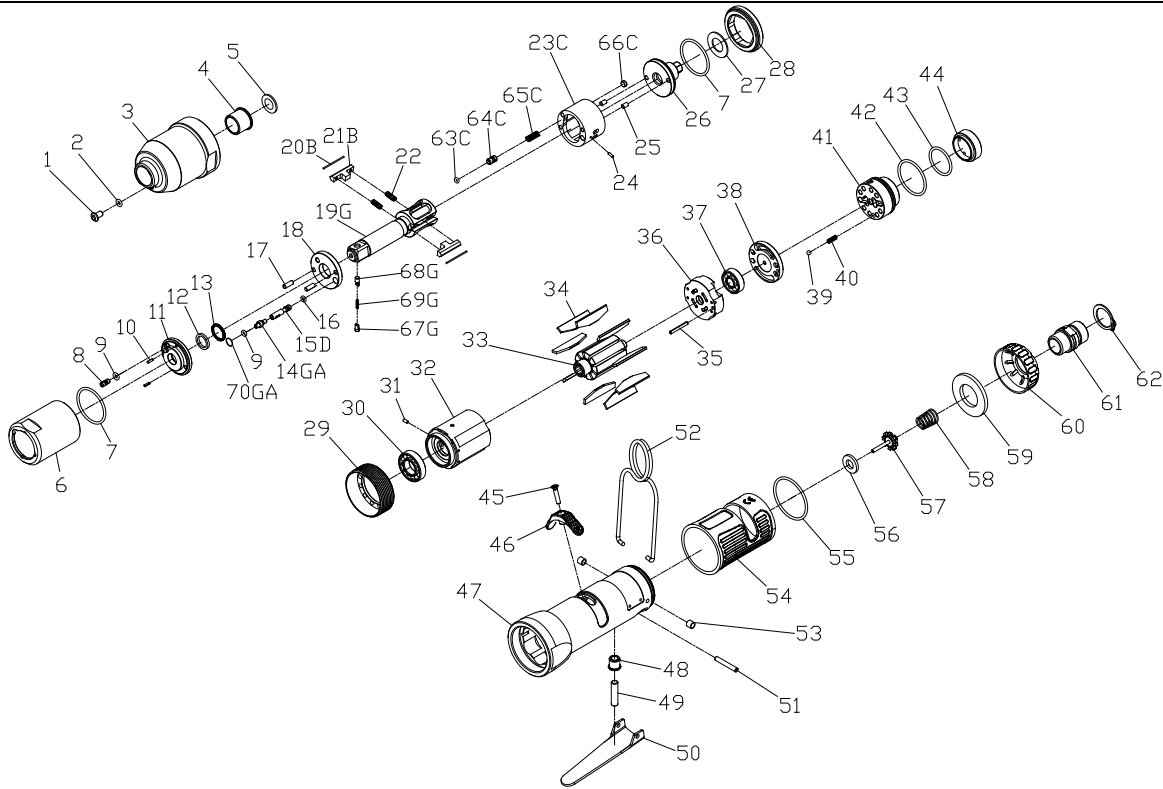

RRI-70S IMPULSE WRENCH

Edition:07A

Index No.	Part No.	Description	Q'ty	Index No.	Part No.	Description	Q'ty
1	I90-410	Plug	1	40	305F-034	Spring	1
2	00-4153	O-Ring	1	41	I40S-502	F/R Valve	1
3	I70S-201	Front Housing	1	42	00-41146	O-Ring	1
4	I40S-202	Bushing	1	43	00-41125	O-Ring	1
5	I40S-424	Washer	1	44	I40S-309	Seat	1
6	I70-401	Pulse Cylinder Housing	1	45	00-0507	Screw	1
7	00-41160	O-Ring	2	46	I40S-503	Regulator Knob	1
8	I70-410	Oil Plug	1	47	I70S-101B	Motor Housing	1
9	00-41113	O-Ring	2	48	I40S-509	Bushing	1
10	00-3318	Spring Pin	2	49	I40S-510	Pin	1
11	I70-403	Front Plate Cover	1	50	I40S-504	Trigger	1
12	I70-409	Back Up Ring	1	51	00-3306	Spring Pin	1
13	00-2602	X-Ring	1	52	I40S-102	Hanger	1
14GA	I80-411	Adjust Screw	1	53	I40S-108	Bushing	2
15D	IS70-412-B	Valve	1	54	I40S-103	Housing Rubber	1
16	00-41130	O-Ring	1	55	00-41127	O-Ring	1
17	00-3435	Pin	2	56	I40S-508	Bushing	1
18	I70-408	Front Plate	1	57	305C-021	Valve Stem	1
19G	I70-405-B	Main Shaft	1	58	I40S-507	Spring	1
20B	I70-452	Roller	2	59	I40S-601	Muffler	1
21B	I70-406-B	Drive Blade	2	60	I40S-603	Exhaust Deflector	1
22	I70-407	Spring	2		I40S-604A	Air Inlet 1/4"PF	
23C	I70-404-B	Pulse Cylinder	1	61	I40S-604B	Air Inlet 1/4"PT	1
24	00-3436	Pin	1		I40S-604C	Air Inlet 1/4"NPT	
25	00-3407	Pin	2	62	00-3509	Snap Ring	1
26	I70-415	Rear Plate	1	63C	00-41173	O-Ring	1
27	I40S-423	Washer	1	64C	IS40S-421	Pressure Valve	1
28	I70-402	Lock Nut	1	65C	I70S-453	Spring	1
29	I70S-306	Lock Nut	1	66C	I40S-454	Block Cap	1
30	00-2348	Ball Bearing	1	67G	I40S-462	Upper Pin	1
31	00-3324	Spring Pin	1	68G	I40S-463	Lower Pin	1
32	I70S-302	Cylinder	1	69G	I40S-464	Spring	1
33	I70S-303	Rotor	1	70GA	I80-422	Back Up Ring	1
34	I70S-304	Rotor Blade	9	✳	I70SRK	Repair kit :Index No- 7(2); 9(2); 12; 13; 22(2); 63C	
35	00-3326	Spring Pin	1	✳	I70SSK	Service kit :Index No- 18;19G;20B(2);21B(2); 26; 34(9);56; 57; 58	
36	I50S-305	Rear Plate	1				
37	00-2356	Ball Bearing	1				
38	I40S-310	Air Inlet Plate	1				
39	00-3813	Steel Ball	1	✳	I40-451	Impulse Oil	