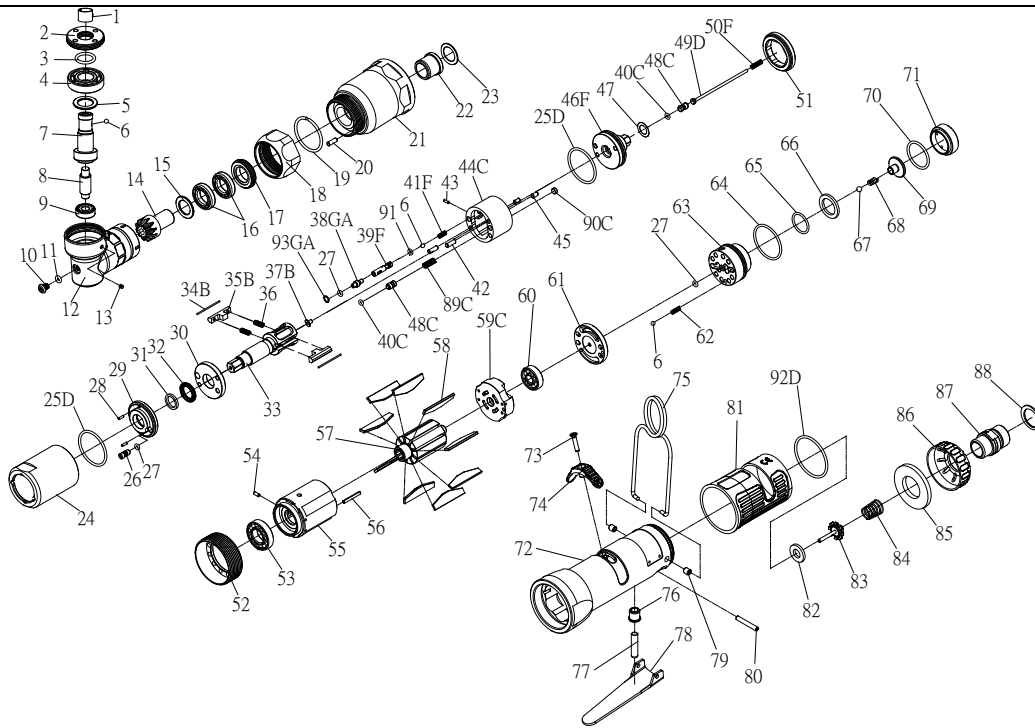

RRI-70RTA IMPULSE WRENCH

Edition:07A

Index No.	Part No.	Description	Q'ty	Index No.	Part No.	Description	Q'ty
1	747-002	Spring Holder	1	52	I70S-306	Lock Nut	1
2	I50R-706	Lock Nut	1	53	00-2348	Ball Bearing	1
3	00-41134	O-Ring	1	54	00-3324	Spring Pin	1
4	00-2358	Ball Bearing	1	55	I70S-302	Cylinder	1
5	I50R-711	Washer	1	56	00-3326	Spring Pin	1
6	00-3813	Steel Ball	3	57	I70S-303	Rotor	1
7	I50RD-705	Shaft Gear	1	58	I70S-304	Rotor Blade	9
8	I50R-707	Shaft	1	59C	I50S-305	Rear Plate	1
9	00-2357	Ball Bearing	1	60	00-2356	Ball Bearing	1
10	I90-410	Plug	1	61	I40S-310	Air inlet Plate	1
11	00-4153	O-Ring	1	62	305F-034	Spring	1
12	I50R-701	Angle Housing	1	63	IS40S-502	F/R Valve	1
13	00-0605	Set Screw	1	64	00-41146	O-Ring	1
14	I50R-704	Main Shaft Gear	1	65	00-4121	O-Ring	1
15	I50R-712	Washer	1	66	IS40S-312	Valve Washer	1
16	00-2352	Ball Bearing	2	67	00-3824	Steel Ball	1
17	I50R-709	Lock Nut	1	68	IS40S-313	Spring	1
18	I50R-702	Lock Nut	1	69	IS40S-311	Valve	1
19	I50R-708	Anvil Collar	1	70	00-41125	O-Ring	1
20	00-3430	Pin	1	71	I40S-309	Seat	1
21	I70R-201	Front Housing	1	72	I70S-101B	Motor Housing	1
22	I40S-202	Bushing	1	73	00-0507	Screw	1
23	I40S-424	Washer	1	74	I40S-503	Regulator Knob	1
24	I70-401	Pulse Cylinder Housing	1	75	I40S-102	Hanger	1
25D	00-41160	O-Ring	2	76	I40S-509	Bushing	1
26	I70-410	Oil Plug	1	77	IS40S-510	Pin	1
27	00-41113	O-Ring	3	78	I40S-504	Trigger	1
28	00-3318	Spring Pin	2	79	I40S-108	Bushing	2
29	I70-403	Front Plate Cover	1	80	00-3306	Spring Pin	1
30	I70-408	Front Plate	1	81	I40S-103	Housing Rubber	1
31	I70-409	Back Up Ring	1	82	I40S-508	Bushing	1
32	00-2602	X-Ring	1	83	305C-021	Valve Stem	1
33	I70R-405	Main Shaft	1	84	I40S-507	Spring	1
34B	I70-452	Roller	2	85	I40S-601	Muffler	1
35B	I70-406-B	Drive Blade	2	86	I40S-603	Exhaust Deflector	1
36	I70-407	Spring	2		I40S-604A	Air Inlet 1/4"PF-19	
37B	IS40-450	Block Valve	1	87	I40S-604B	Air Inlet 1/4"PT-19	1
38GA	I80-411	Adjust Screw	1		I40S-604C	Air Inlet 1/4"NPT-18	
39F	IS70-412-C	Valve	1	88	00-3509	Snap Ring	1
40C	00-41173	O-Ring	2	89C	I70S-453	Spring	1
41F	IS70RD-425-C	Spring	1	90C	I40S-454	Block Cap	1
42	00-3435	Pin	2	91	00-41130	O-Ring	1
43	00-3436	Pin	1	92D	00-41127	O-Ring	1
44C	I70-404-B	Pulse Cylinder	1	93GA	I80-422	Back Up Ring	1
45	00-3407	Pin	2	※	IS70DRK	Repair kit :Index No-	
46F	IS70-415-C	Rear Plate	1			25D(2); 27(2); 31;32; 36(2); 40C(2)	
47	I40S-423	Washer	1	※	IS70RDSK	Service kit :Index No-	
48C	IS40S-421	Pressure Valve	2			7; 14; 32; 33; 34B(2); 35B(2);46F;	
49D	IS130-314	Shut Off Stem	1			58(9); 68; 82; 83; 84	
50F	IS150-317	Spring	1	※	I40-451	Impulse Oil	
51	I70-402	Lock Nut	1				