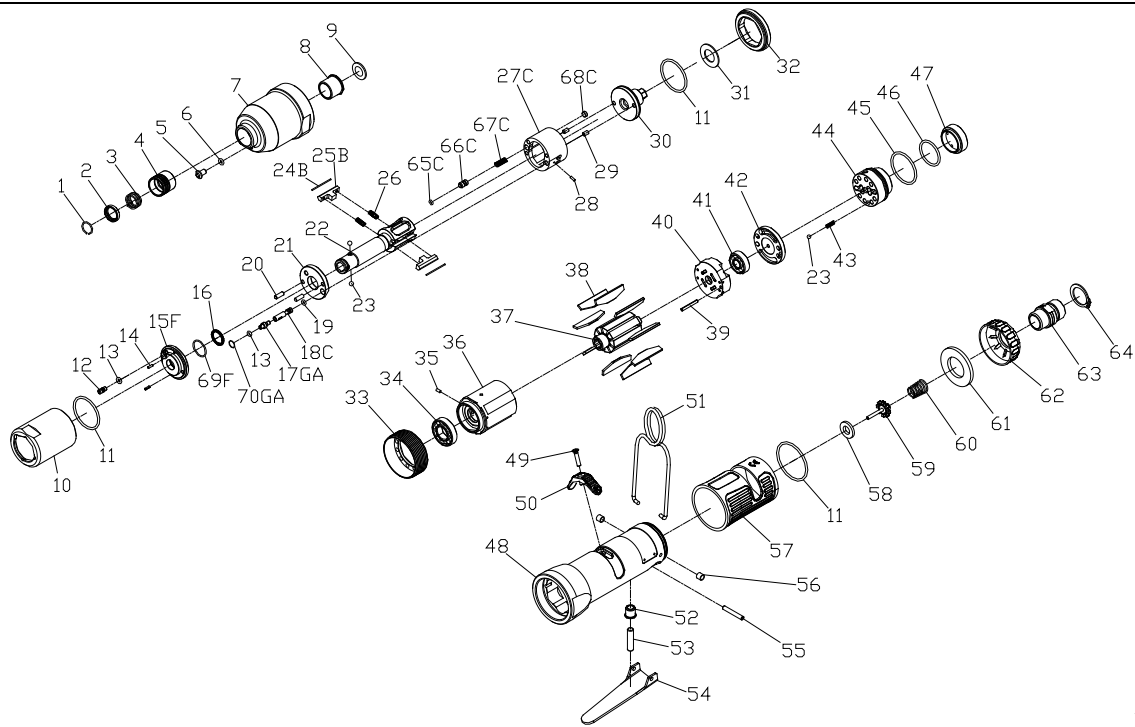

RRI-60SA IMPULSE WRENCH

Edition:07A

Index No.	Part No.	Description	Q'ty	Index No.	Part No.	Description	Q'ty
1	757-026	Anvil Collar	1	40	I50S-305	Rear Plate	1
2	I40SD-419	Hold Spacer	1	41	00-2356	Ball Bearing	1
3	I40SD-418	Spring	1	42	I40S-310	Air Inlet Plate	1
4	I40SD-417	Quick Change Hold	1	43	305F-034	Spring	1
5	I100-410	Plug	1	44	I40S-502	F/R Valve	1
6	00-4153	O-Ring	1	45	00-41146	O-Ring	1
7	I60S-201	Front Housing	1	46	00-41125	O-Ring	1
8	I40S-202	Bushing	1	47	I40S-309	Seat	1
9	I40S-424	Washer	1	48	I60S-101B	Motor Housing	1
10	I60S-401	Pulse Cylinder Housing	1	49	00-0507	Screw	1
11	00-41127	O-Ring	3	50	I40S-503	Regulator Knob	1
12	I70-410	Oil Plug	1	51	I40S-102	Hanger	1
13	00-41113	O-Ring	2	52	I40S-509	Bushing	1
14	00-3318	Spring Pin	2	53	I40S-510	Pin	1
15F	I40S-403-B	Front Plate Cover	1	54	I40S-504	Trigger	1
16	00-2602	X-Ring	1	55	00-3306	Spring Pin	1
17GA	I80-411	Adjust Screw	1	56	I40S-108	Bushing	2
18C	IS60S-412-B	Valve	1	57	I40S-103	Housing Rubber	1
19	00-41130	O-Ring	1	58	I40S-508	Bushing	1
20	00-3435	Pin	2	59	305C-021	Valve Stem	1
21	I40S-408	Front Plate	1	60	I40S-507	Spring	1
22	I60SD-405	Main Shaft	1	61	I40S-601	Muffler	1
23	00-3813	Steel Ball	3	62	I40S-603	Exhaust Deflector	1
24B	I60S-452	Roller	2		I40S-604A	Air Inlet 1/4"PF-19	
25B	I60S-406-B	Drive Blade	2	63	I40S-604B	Air Inlet 1/4"PT-19	1
26	I40S-407	Spring	2		I40S-604C	Air Inlet 1/4"NPT-18	
27C	I60S-404-B	Pulse Cylinder	1	64	00-3509	Snap Ring	1
28	00-3436	Pin	1	65C	00-41173	O-Ring	1
29	00-3407	Pin	2	66C	IS40S-421	Pressure Valve	1
30	I40S-415	Rear Plate	1	67C	I60S-453	Spring	1
31	I40S-423	Washer	1	68C	I40S-454	Block Cap	1
32	I40S-402	Lock Nut	1	69F	I40-409	Back Up Ring	1
33	I40S-306	Lock Nut	1	70GA	I80-422	Back Up Ring	1
34	00-2348	Ball Bearing	1	※	I60SDRK	Repair kit :Index No-	
35	00-3324	Spring Pin	1			11(2);13(2);16;26(2);65C;69F	
36	I60S-302	Cylinder	1	※	I60SDSK	Service kit :Index No-	
37	I60S-303	Rotor	1			21; 22; 24B(2); 25B(2)30;	
38	I60S-304	Rotor Blade	9			38(9)	
39	00-3326	Spring Pin	1	※	I40-451	58; 59; 60	
						Impulse Oil	