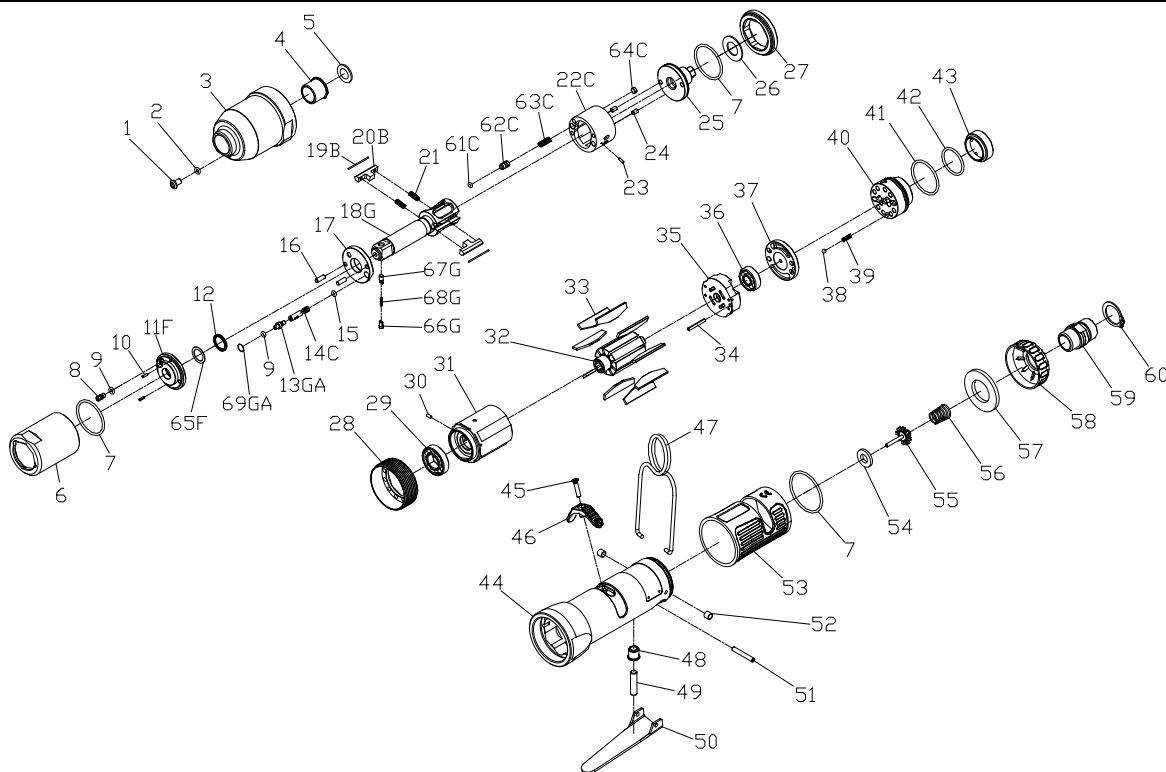

# RRI-60S IMPULSE WRENCH

Edition:07A

Index No.	Part No.	Description	Q'ty	Index No.	Part No.	Description	Q'ty
1	I100-410	Plug	1	40	I40S-502	F/R Valve	1
2	00-4153	O-Ring	1	41	00-41146	O-Ring	1
3	I60S-201	Front Housing	1	42	00-41125	O-Ring	1
4	I40S-202	Bushing	1	43	I40S-309	Seat	1
5	I40S-424	Washer	1	44	I60S-101B	Motor Housing	1
6	I60S-401	Pulse Cylinder Housing	1	45	00-0507	Screw	1
7	00-41127	O-Ring	3	46	I40S-503	Regulator Knob	1
8	I70-410	Oil Plug	1	47	I40S-102	Hanger	1
9	00-41113	O-Ring	2	48	I40S-509	Bushing	1
10	00-3318	Spring Pin	2	49	I40S-510	Pin	1
11F	I40S-403-B	Front Plate Cover	1	50	I40S-504	Trigger	1
12	00-2602	X-Ring	1	51	00-3306	Spring Pin	1
13GA	I80-411	Adjust Screw	1	52	I40S-108	Bushing	2
14C	IS60S-412-B	Valve	1	53	I40S-103	Housing Rubber	1
15	00-41130	O-Ring	1	54	I40S-508	Bushing	1
16	00-3435	Pin	2	55	305C-021	Valve Stem	1
17	I40S-408	Front Plate	1	56	I40S-507	Spring	1
18G	I60S-405-B	Main Shaft	1	57	I40S-601	Muffler	1
19B	I60S-452	Roller	2	58	I40S-603	Exhaust Deflector	1
20B	I60S-406-B	Drive Blade	2		I40S-604A	Air Inlet 1/4"PF-19	
21	I40S-407	Spring	2	59	I40S-604B	Air Inlet 1/4"PT-19	1
22C	I60S-404-B	Pulse Cylinder	1		I40S-604C	Air Inlet 1/4"NPT-18	
23	00-3436	Pin	1	60	00-3509	Snap Ring	1
24	00-3407	Pin	2	61C	00-41173	O-Ring	1
25	I40S-415	Rear Plate	1	62C	IS40S-421	Pressure Valve	1
26	I40S-423	Washer	1	63C	I60S-453	Spring	1
27	I40S-402	Lock Nut	1	64C	I40S-454	Block Cap	1
28	I40S-306	Lock Nut	1	65F	I40-409	Back Up Ring	1
29	00-2348	Ball Bearing	1	66G	I40S-462	Upper Pin	1
30	00-3324	Spring Pin	1	67G	I40S-463	Lower Pin	1
31	I60S-302	Cylinder	1	68G	I40S-464	Spring	1
32	I60S-303	Rotor	1	69GA	I80-422	Back Up Ring	1
33	I60S-304	Rotor Blade	9	✳	I60SRK	Repair kit :Index No-7(2); 9(2); 12; 21(2);61C;65F	
34	00-3326	Spring Pin	1	✳	I60SSK	Service kit :Index No-17; 18G; 19B(2); 20B(2);25; 33(9);54; 55; 56	
35	I50S-305	Rear Plate	1	✳	I40-451	Impulse Oil	
36	00-2356	Ball Bearing	1				
37	I40S-310	Air Inlet Plate	1				
38	00-3813	Steel Ball	1				
39	305F-034	Spring	1				