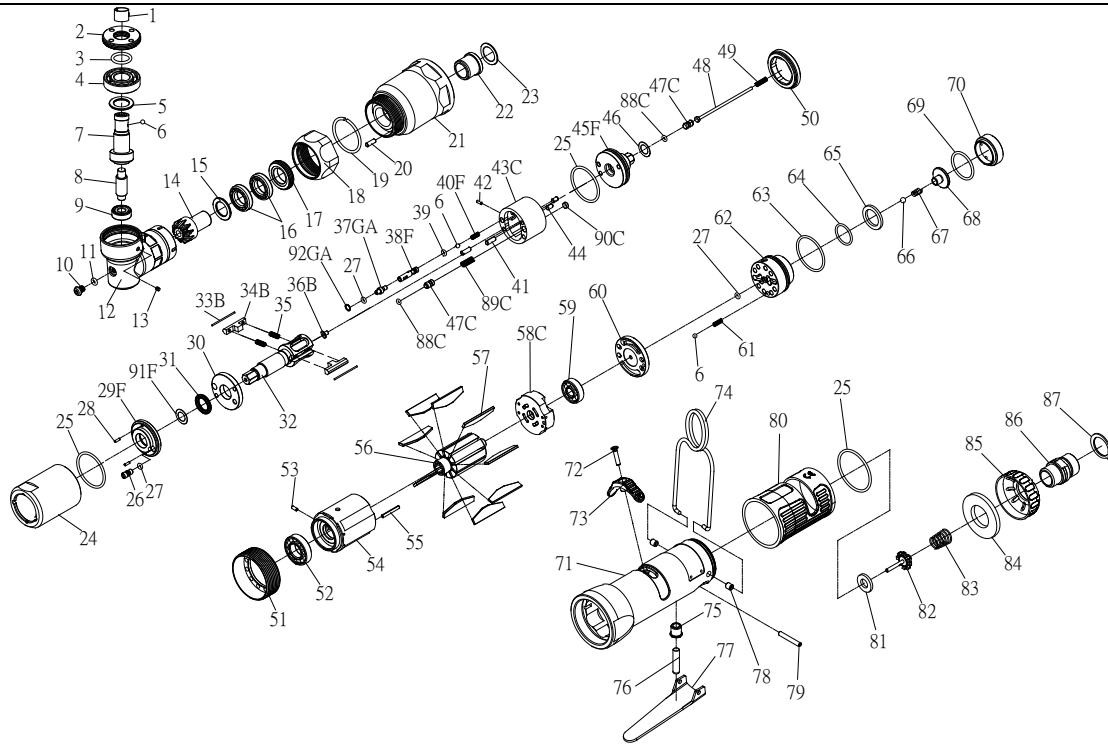

# RRI-60RTA IMPULSE WRENCH

Edition:07A

Index No.	Part No.	Description	Q'ty	Index No.	Part No.	Description	Q'ty
1	747-002	Spring Holder	1	51	I40S-306	Lock Nut	1
2	I50R-706	Lock Nut	1	52	00-2348	Ball Bearing	1
3	00-41134	O-Ring	1	53	00-3324	Spring Pin	1
4	00-2358	Ball Bearing	1	54	I60S-302	Cylinder	1
5	I50R-711	Washer	1	55	00-3326	Spring Pin	1
6	00-3813	Steel Ball	3	56	I60S-303	Rotor	1
7	I50RD-705	Shaft Gear	1	57	I60S-304	Rotor Blade	9
8	I50R-707	Shaft	1	58C	I60R-305	Rear Plate	1
9	00-2357	Ball Bearing	1	59	00-2356	Ball Bearing	1
10	I90-410	Plug	1	60	I40S-310	Air inlet Plate	1
11	00-4153	O-Ring	1	61	305F-034	Spring	1
12	I50R-701	Angle Housing	1	62	IS40S-502	F/R Valve	1
13	00-0605	Set Screw	1	63	00-41146	O-Ring	1
14	I50R-704	Main Shaft Gear	1	64	00-4121	O-Ring	1
15	I50R-712	Washer	1	65	IS40S-312	Valve Washer	1
16	00-2352	Ball Bearing	2	66	00-3824	Steel Ball	1
17	I50R-709	Lock Nut	1	67	IS40S-313	Spring	1
18	I50R-702	Lock Nut	1	68	IS40S-311	Valve	1
19	I50R-708	Anvil Collar	1	69	00-41125	O-Ring	1
20	00-3430	Pin	1	70	I40S-309	Seat	1
21	I60R-201	Front Housing	1	71	I60S-101B	Motor Housing	1
22	I40S-202	Bushing	1	72	00-0507	Screw	1
23	I40S-424	Washer	1	73	I40S-503	Regulator Knob	1
24	I60S-401	Pulse Cylinder Housing	1	74	I40S-102	Hanger	1
25	00-41127	O-Ring	3	75	I40S-509	Bushing	1
26	I70-410	Oil Plug	1	76	IS40S-510	Pin	1
27	00-41113	O-Ring	3	77	I40S-504	Trigger	1
28	00-3318	Spring Pin	2	78	I40S-108	Bushing	2
29F	I40S-403-B	Front Plate Cover	1	79	00-3306	Spring Pin	1
30	I40S-408	Front Plate	1	80	I40S-103	Housing Rubber	1
31	00-2602	X-Ring	1	81	I40S-508	Bushing	1
32	I60R-405	Main Shaft	1	82	305C-021	Valve Stem	1
33B	I60S-452	Roller	2	83	I40S-507	Spring	1
34B	I60S-406-B	Drive Blade	2	84	I40S-601	Muffler	1
35	I40S-407	Spring	2	85	I40S-603	Exhaust Deflector	1
36B	IS40-450	Block Valve	1		I40S-604A	Air Inlet 1/4"PF-19	
37GA	I80-411	Adjust Screw	1	86	I40S-604B	Air Inlet 1/4"PT-19	1
38F	IS60S-412-C	Valve	1		I40S-604C	Air Inlet 1/4"NPT-18	
39	00-41130	O-Ring	1	87	00-3509	Snap Ring	1
40F	IS60RD-425-C	Spring	1	88C	00-41173	O-Ring	2
41	00-3435	Pin	2	89C	I60S-453	Spring	1
42	00-3436	Pin	1	90C	I40S-454	Block Cap	1
43C	I60S-404-B	Pulse Cylinder	1	91F	I40-409	Back Up Ring	1
44	00-3407	Pin	2	92GA	I80-422	Back Up Ring	1
45F	IS40S-415-C	Rear Plate	1	※	IS60RDRK	Repair kit :Index No- 25(2);27(2);31;35(2);88C(2);91F	
46	I40S-423	Washer	1	※	IS60RDSK	Service kit :Index No- 7; 14; 30; 32; 33B(2); 34B(2);45F; 57(9); 67; 81; 82; 83	
47C	IS40S-421	Pressure Valve	2				
48	IS60S-314	Shut Off Stem	1				
49	IS40S-317	Spring	1				
50	I40S-402	Lock Nut	1	※	I40-451	Impulse Oil	