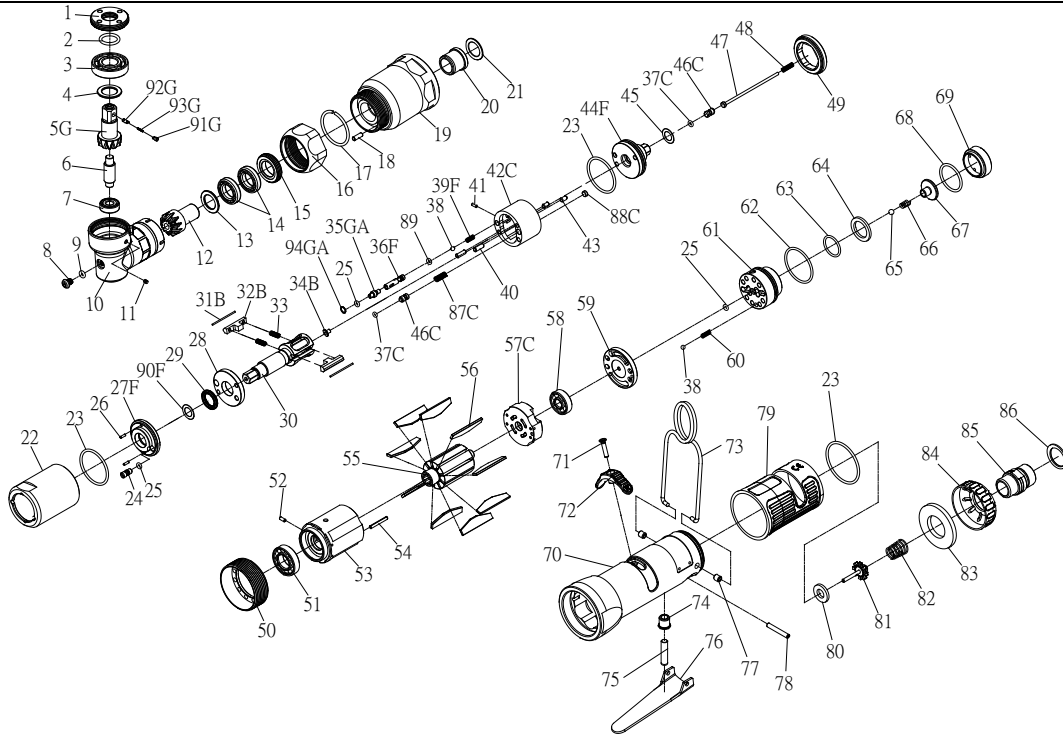

# RRI-60RT IMPULSE WRENCH

Edition:07A

Index No.	Part No.	Description	Q'ty	Index No.	Part No.	Description	Q'ty
1	I50R-706	Lock Nut	1	52	00-3324	Spring Pin	1
2	00-41134	O-Ring	1	53	I60S-302	Cylinder	1
3	00-2358	Ball Bearing	1	54	00-3326	Spring Pin	1
4	I50R-711	Washer	1	55	I60S-303	Rotor	1
5G	I50R-705-B	Shaft Gear	1	56	I60S-304	Rotor Blade	9
6	I50R-707	Shaft	1	57C	I60R-305	Rear Plate	1
7	00-2357	Ball Bearing	1	58	00-2356	Ball Bearing	1
8	I90-410	Plug	1	59	I40S-310	Air inlet Plate	1
9	00-4153	O-Ring	1	60	305F-034	Spring	1
10	I50R-701	Angle Housing	1	61	IS40S-502	F/R Valve	1
11	00-0605	Set Screw	1	62	00-41146	O-Ring	1
12	I50R-704	Main Shaft Gear	1	63	00-4121	O-Ring	1
13	I50R-712	Washer	1	64	IS40S-312	Valve Washer	1
14	00-2352	Ball Bearing	2	65	00-3824	Steel Ball	1
15	I50R-709	Lock Nut	1	66	IS40S-313	Spring	1
16	I50R-702	Lock Nut	1	67	IS40S-311	Valve	1
17	I50R-708	Anvil Collar	1	68	00-41125	O-Ring	1
18	00-3430	Pin	1	69	I40S-309	Seat	1
19	I60R-201	Front Housing	1	70	I60S-101B	Motor Housing	1
20	I40S-202	Bushing	1	71	00-0507	Screw	1
21	I40S-424	Washer	1	72	I40S-503	Regulator Knob	1
22	I60S-401	Pulse Cylinder Housing	1	73	I40S-102	Hanger	1
23	00-41127	O-Ring	3	74	I40S-509	Bushing	1
24	I70-410	Oil Plug	1	75	IS40S-510	Pin	1
25	00-41113	O-Ring	3	76	I40S-504	Trigger	1
26	00-3318	Spring Pin	2	77	I40S-108	Bushing	2
27F	I40S-403-B	Front Plate Cover	1	78	00-3306	Spring Pin	1
28	I40S-408	Front Plate	1	79	I40S-103	Rubber	1
29	00-2602	X-Ring	1	80	I40S-508	Bushing	1
30	I60R-405	Main Shaft	1	81	305C-021	Valve Stem	1
31B	I60S-452	Roller	2	82	I40S-507	Spring	1
32B	I60S-406-B	Drive Blade	2	83	I40S-601	Muffler	1
33	I40S-407	Spring	2	84	I40S-603	Exhaust Deflector	1
34B	IS40-450	Block Valve	1		I40S-604A	Air Inlet 1/4"PF-19	
35GA	I80-411	Adjust Screw	1	85	I40S-604B	Air Inlet 1/4"PT-19	1
36F	IS60S-412-C	Valve	1		I40S-604C	Air Inlet 1/4"NPT-18	
37C	00-41173	O-Ring	2	86	00-3509	Snap Ring	1
38	00-3813	Steel Ball	2	87C	I60S-453	Spring	1
39F	IS60R-425-C	Spring	1	88C	I40S-454	Block cap	1
40	00-3435	Pin	2	89	00-41130	O-Ring	1
41	00-3436	Pin	1	90F	I40-409	Back Up Ring	1
42C	I60S-404-B	Pulse Cylinder	1	91G	I40S-462	Upper Pin	1
43	00-3407	Pin	2	92G	I40S-463	Lower Pin	1
44F	IS40S-415-C	Rear Plate	1	93G	I40S-464	Spring	1
45	I40S-423	Washer	1	94GA	I80-422	Back Up Ring	1
46C	IS40S-421	Pressure Valve	2	※	IS60RRK	Repair kit :Index No-23D(2);25(2);29,33(2);37C(2);90F	
47	IS60S-314	Shut Off Stem	1	※	IS60RSK	Service kit :Index No-5G;12;28;30;31B(2);32B(2) ;44F ;56(9);66;80;81;82	
48	IS40S-317	Spring	1	※			
49	I40S-402	Lock Nut	1				
50	I40S-306	Lock Nut	1				
51	00-2348	Ball Bearing	1	※	I40-451	Impulse Oil	