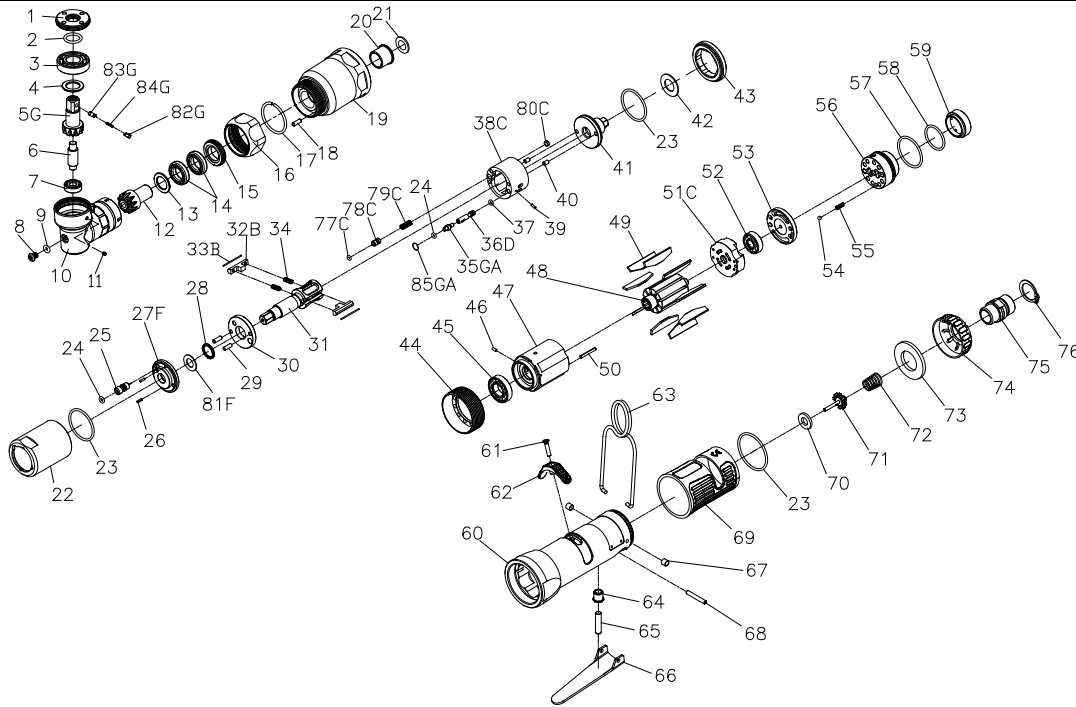

RRI-60R IMPULSE WRENCH

Edition:07A

Index No.	Part No.	Description	Q'ty	Index No.	Part No.	Description	Q'ty
1	I50R-706	Lock Nut	1	48	I60S-303	Rotor	1
2	00-41134	O-Ring	1	49	I60S-304	Rotor Blade	9
3	00-2358	Ball Bearing	1	50	00-3326	Spring Pin	1
4	I50R-711	Washer	1	51C	I60R-305	Rear End Plate	1
5G	I50R-705-B	Shaft Gear	1	52	00-2356	Ball Bearing	1
6	I50R-707	Shaft	1	53	I40S-310	Airinlet Plate	1
7	00-2357	Ball Bearing	1	54	00-3813	Steel Ball	1
8	I90-410	Plug	1	55	305F-034	Spring	1
9	00-4153	O-Ring	1	56	I40S-502	F/R Valve	1
10	I50R-701	Angle Housing	1	57	00-41146	O-Ring	1
11	00-0605	Set Screw	1	58	00-41125	O-Ring	1
12	I50R-704	Shaft Gear	1	59	I40S-309	Seat	1
13	I50R-712	Washer	1	60	I60S-101B	Motor Housing	1
14	00-2352	Ball Bearing	2	61	00-0507	Screw	1
15	I50R-709	Lock Nut	1	62	I40S-503	Regulator Knob	1
16	I50R-702	Lock Nut	1	63	I40S-102	Hanger	1
17	I50R-708	Anvil Collar	1	64	I40S-509	Bushing	1
18	00-3430	Pin	1	65	I40S-510	Pin	1
19	I60R-201	Front Housing	1	66	I40S-504	Trigger	1
20	I40S-202	Bushing	1	67	I40S-108	Bushing	2
21	I40S-424	Washer	1	68	00-3306	Spring Pin	1
22	I60S-401	Pulse Cylinder Housing	1	69	I40S-103	Housing Rubber	1
23	00-41127	O-Ring	3	70	I40S-508	Bushing	1
24	00-41113	O-Ring	2	71	305C-021	Valve Stem	1
25	I70-410	Oil Plug	1	72	I40S-507	Spring	1
26	00-3318	Spring Pin	2	73	I40S-601	Muffler	1
27F	I40S-403-B	Front Plate Cover	1	74	I40S-603	Exhaust Deflector	1
28	00-2602	X-Ring	1		I40S-604A	Air Inlet 1/4"PF-19	
29	00-3435	Pin	2	75	I40S-604B	Air Inlet 1/4"PT-19	1
30	I40S-408	Front Plate	1		I40S-604C	Air Inlet 1/4"NPT-18	
31	I60R-405	Main Shaft	1	76	00-3509	Snap Ring	1
32B	I60S-406-B	Drive Blade	2	77C	00-41173	O-Ring	1
33B	I60S-452	Roller	2	78C	IS40S-421	Pressure Valve	1
34	I40S-407	Spring	2	79C	I60S-453	Spring	1
35GA	I80-411	Adjust Screw	1	80C	I40S-454	Block Cap	1
36D	IS60S-412-B	Valve	1	81F	I40-409	Back Up Ring	1
37	00-41130	O-Ring	1	82G	I40S-462	Upper Pin	1
38C	I60S-404-B	Pulse Cylinder	1	83G	I40S-463	Lower Pin	1
39	00-3436	Pin	1	84G	I40S-464	Spring	1
40	00-3407	Pin	2	85GA	I80-422	Back Up Ring	1
41	I40S-415	Rear Plate	1	※	I60RRK	Repair kit :Index No- 23(2); 24(2); 28; 34(2); 77C; 81F	
42	I40S-423	Washer	1	※	I60RSK	Service kit :Index No- 5G; 12; 30; 31; 32B(2); 33B(2); 41; 49(9); 70; 71; 72	
43	I40S-402	Lock Nut	1	※	I60RSK	Service kit :Index No- 5G; 12; 30; 31; 32B(2); 33B(2); 41; 49(9); 70; 71; 72	
44	I40S-306	Lock Nut	1	※	I60RSK	Service kit :Index No- 5G; 12; 30; 31; 32B(2); 33B(2); 41; 49(9); 70; 71; 72	
45	00-2348	Ball Bearing	1	※	I60RSK	Service kit :Index No- 5G; 12; 30; 31; 32B(2); 33B(2); 41; 49(9); 70; 71; 72	
46	00-3324	Spring Pin	1	※	I60RSK	Service kit :Index No- 5G; 12; 30; 31; 32B(2); 33B(2); 41; 49(9); 70; 71; 72	
47	I60S-302	Cylinder	1	※	I60RSK	Service kit :Index No- 5G; 12; 30; 31; 32B(2); 33B(2); 41; 49(9); 70; 71; 72	
					I40-451	Impulse Oil	