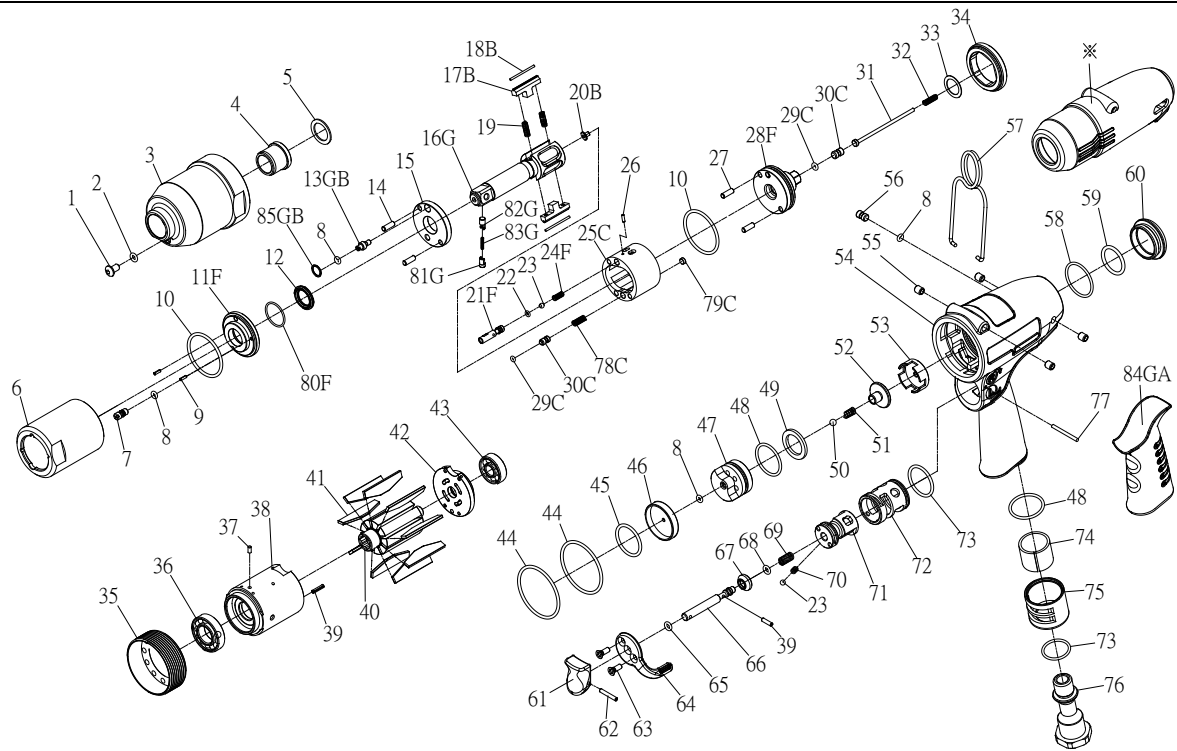

RRI-50T IMPULSE WRENCH

Edition:07B

Index No.	Part No.	Description	Q'ty	Index No.	Part No.	Description	Q'ty
1	I100-410	Plug	1	48	00-41145	O-Ring	2
2	00-4153	O-Ring	1	49	IS40S-312	Washer	1
3	I40S-201	Front Housing	1	50	00-3824	Steel Ball	1
4	I40S-202	Bushing	1	51	IS40S-313	Spring	1
5	I40S-424	Washer	1	52	IS40S-311	Valve	1
6	I40S-401	Pulse Cylinder Housing	1	53	IS40-518	Seat	1
7	I70-410	Oil Plug	1	54	IS40-101	Motor Housing	1
8	00-41113	O-Ring	4	55	I40S-108	Bushing	4
9	00-3318	Spring Pin	2	56	IS100-609	Screw	1
10	00-41127	O-Ring	2	57	IS40S-102	Hanger	1
11F	I40S-403-B	Front Plate Cover	1	58	00-41146	O-Ring	1
12	00-2602	X-Ring	1	59	00-4169	O-Ring	1
13GB	I80-411	Adjust Screw	1	60	I40-104	Nut	1
14	00-3435	Pin	2	61	I40-504	Trigger	1
15	I40S-408	Front Plate	1	62	00-3354	Spring Pin	1
16G	IS40S-405-B	Main Shaft	1	63	00-0505	Screw	2
17B	I40S-406-B	Drive Blade	2	64	I100-503	Regulator Knob	1
18B	I40S-452	Roller	2	65	00-4101	O-Ring	1
19	I40S-407	Spring	2	66	IS40-505	Valve Stem	1
20B	IS40-450	Block Valve	1	67	I100-508	Bushing	1
21F	IS40S-412-C	Valve	1	68	00-41172	O-Ring	1
22	00-41130	O-Ring	1	69	I40-507	Spring	1
23	00-3813	Steel Ball	2	70	I100-506	Spring	1
24F	IS50S-425-C	Spring	1	71	IS40-502	F/R Valve	1
25C	I40S-404-B	Pulse Cylinder	1	72	I40-501	Valve Sleeve	1
26	00-3436	Pin	1	73	00-41111	O-Ring	2
27	00-3407	Pin	2	74	I40-601	Muffler	1
28F	IS40S-415-C	Rear Plate	1	75	I40-603	Exhaust Deflector	1
29C	00-41173	O-Ring	2	76	I40-604A	Air Inlet 1/4"-19PF	1
30C	IS40S-421	Pressure Valve	2	76	I40-604B	Air Inlet 1/4"-19PT	1
31	IS40-314	Shut Off Stem	1	76	I40-604C	Air Inlet 1/4"-18NPT	1
32	IS40S-317	Spring	1	77	I100-511	Pin	1
33	I40S-423	Washer	1	78C	I40S-453	Spring	1
34	I40S-402	Lock Nut	1	79C	I40S-454	Block Cap	1
35	I40S-306	Lock Nut	1	80F	I40-409	Back Up Ring	1
36	00-2348	Ball Bearing	1	81G	I40S-462	Upper Pin	1
37	00-3324	Spring Pin	1	82G	I40S-463	Lower Pin	1
38	I50-302	Cylinder	1	83G	I40S-464	Spring	1
39	00-3356	Spring Pin	2	84GA	I60-103	Housing Rubber	1
40	I40S-303	Rotor	1	85GB	I80-422	Back Up Ring	1
41	I40S-304	Rotor Blade	9	※	I40-109	Tool Cover	1
42	I40-305	Rear Plate	1	※	IS50RK	Repair kit :Index No-8(2);10(2);12;19(2);29C(2);80F	
43	00-2356	Ball Bearing	1	※	IS50SK	Service kit :Index No-15;16G;17B(2);18B(2);28F;	
44	00-41144	O-Ring	2	※		41(9);51;67;68;69	
45	00-41135	O-Ring	1	※	I40-451	Impulse Oil	
46	IS40-307	Rear Cover	1				
47	IS40-524	Valve Seat	1				