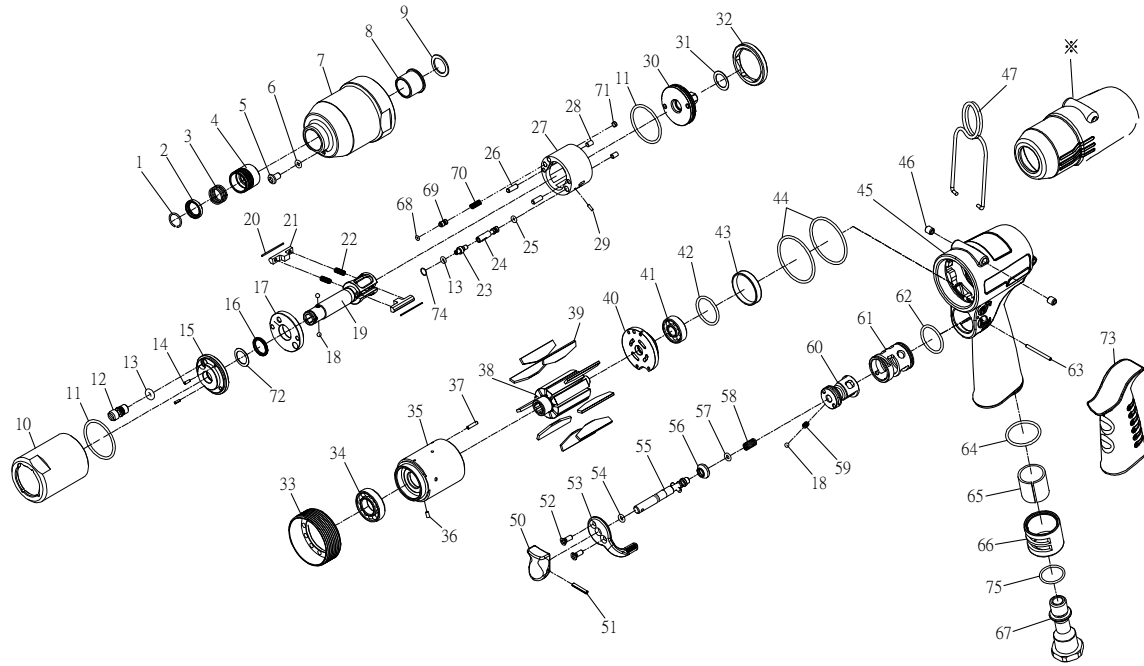

# RRI-50AX IMPULSE WRENCH

EDITION  
07

Index No	Part No.	Description	Q'ty
1	757-026	Anvil Collar	1
2	I40SD-419	Hold Spacer	1
3	I40SD-418	Spring	1
4	I40SD-417	Quick change Hold	1
5	I100-410	Plug	1
6	00-4153	O-Ring	1
7	I40X-201	Front Housing	1
8	I40S-202	Bushing	1
9	I40S-424	Washer	1
10	I40X-401	Pulse Cylinder Housing	1
11	00-41127	O-Ring	2
12	I70-410	Oil Plug	1
13	00-41113	O-Ring	2
14	00-3318	Spring Pin	2
15	I40S-403-B	Front Plate Cover	1
16	00-2602	X-Ring	1
17	I40S-408	Front Plate	1
18	00-3813	Steel Ball	3
19	I40SD-405	Main Shaft	1
20	I40S-452	Roller	2
21	I40S-406-B	Drive Blade	2
22	I40S-407	Spring	2
23	I80-411	Adjust Screw	1
24	IS40S-412-B	Valve	1
25	00-41130	O-Ring	1
26	00-3435	Pin	2
27	I40S-404-B	Pulse Cylinder	1
28	00-3465	Pin	2
29	00-3436	Pin	1
30	I40X-415	Rear Plate	1
31	I40S-423	Washer	1
32	I40X-402	Lock Nut	1
33	I40S-306	Lock Nut	1
34	00-2348	Ball Bearing	1
35	I50-302	Cylinder	1
36	00-3324	Spring Pin	1
37	00-3356	Spring Pin	1
38	I40S-303	Rotor	1
39	I40S-304	Rotor Blade	9
40	I40-305	Rear Plate	1
41	00-2356	Ball Bearing	1