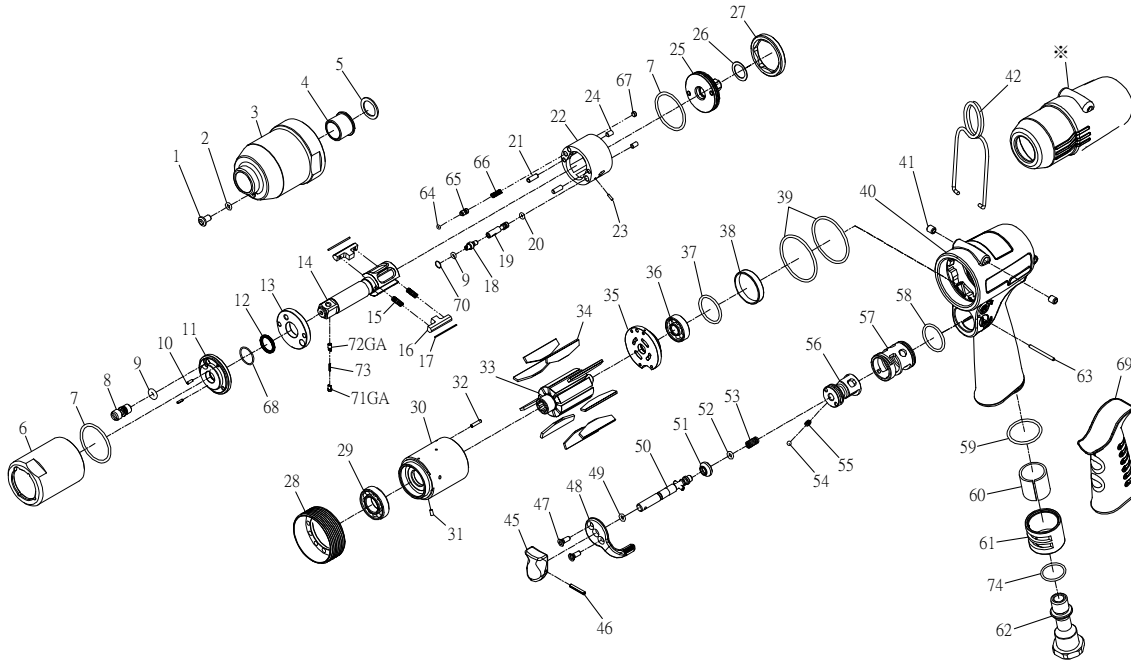

RRI-40X IMPULSE WRENCH

EDITION
07 A

Index No	Part No.	Description	Q'ty
1	I100-410	Plug	1
2	00-4153	O-Ring	1
3	I40X-201	Front Housing	1
4	I40S-202	Bushing	1
5	I40S-424	Washer	1
6	I40X-401	Pulse Cylinder Housing	1
7	00-41127	O-Ring	2
8	I70-410	Oil Plug	1
9	00-41113	O-Ring	2
10	00-3318	Spring Pin	2
11	I40S-403-B	Front Plate Cover	1
12	00-2602	X-Ring	1
13	I40S-408	Front Plate	1
14	I40S-405-B	Main Shaft	1
15	I40S-407	Spring	2
16	I40S-406-B	Drive Blade	2
17	I40S-452	Roller	2
18	I80-411	Adjust Screw	1
19	IS40S-412-B	Valve	1
20	00-41130	O-Ring	1
21	00-3435	Pin	2
22	I40S-404-B	Pulse Cylinder	1
23	00-3436	Pin	1
24	00-3465	Pin	2
25	I40X-415	Rear Plate	1
26	I40S-423	Washer	1
27	I40X-402	Lock Nut	1
28	I40S-306	Lock Nut	1
29	00-2348	Ball Bearing	1
30	I40-302	Cylinder	1
31	00-3324	Spring Pin	1
32	00-3356	Spring Pin	1
33	I40S-303	Rotor	1
34	I40S-304	Rotor Blade	9
35	I40-305	Rear Plate	1
36	00-2356	Ball Bearing	1
37	00-41135	O-Ring	1
38	I40-307	Rear Cover	1
39	00-41144	O-Ring	2
40	I40X-101	Motor Housing	1
41	I40S-108	Bushing	2