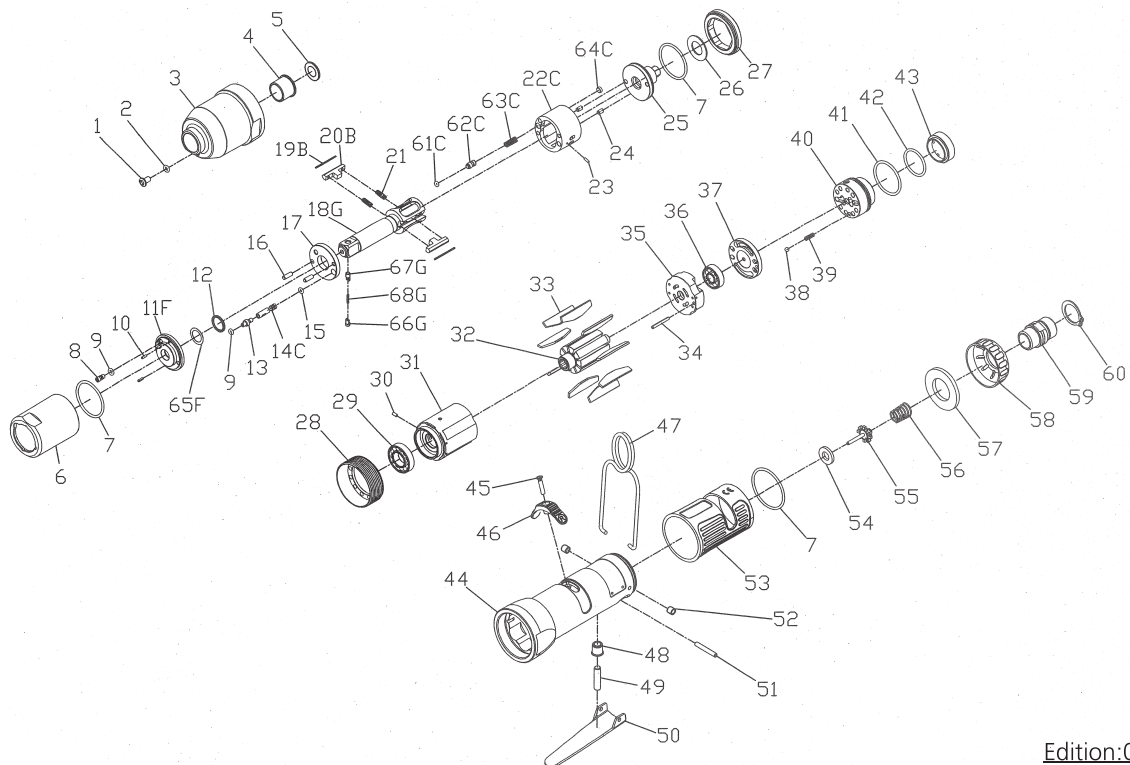

# RRI-40S IMPULSE WRENCH

Edition:07

Index No.	Part No.	Description	Q'ty	Index No.	Part No.	Description	Q'ty
1	I100-410	Plug	1	39	305F-034	Spring	1
2	00-4153	O-Ring	1	40	I40S-502	F/R Valve	1
3	I40S-201	Front Housing	1	41	00-41146	O-Ring	1
4	I40S-202	Bushing	1	42	00-41125	O-Ring	1
5	I40S-424	Washer	1	43	I40S-309	Seat	1
6	I40S-401	Pulse Cylinder Housing	1	44	I40S-101	Motor Housing	1
7	00-41127	O-Ring	3	45	00-0507	Screw	1
8	I70-410	Oil Plug	1	46	I40S-503	Regulator Knob	1
9	00-41113	O-Ring	2	47	I40S-102	Hanger	1
10	00-3318	Spring Pin	2	48	I40S-509	Bushing	1
11F	I40S-403-B	Front Plate Cover	1	49	I40S-510	Pin	1
12	00-2602	X-Ring	1	50	I40S-504	Trigger	1
13	I40S-411	Adjust Screw	1	51	00-3306	Spring Pin	1
14C	IS40S-412-B	Valve	1	52	I40S-108	Bushing	2
15	00-41130	O-Ring	1	53	I40S-103	Housing Rubber	1
16	00-3435	Pin	2	54	I40S-508	Bushing	1
17	I40S-408	Front Plate	1	55	305C-021	Valve Stem	1
18G	I40S-405-B	Main Shaft	1	56	I40S-507	Spring	1
19B	I40S-452	Roller	2	57	I40S-601	Muffler	1
20B	I40S-406-B	Drive Blade	2	58	I40S-603	Exhaust Deflector	1
21	I40S-407	Spring	2		I40S-604A	Air Inlet 1/4" PF-19	
22C	I40S-404-B	Pulse Cylinder	1	59	I40S-604B	Air Inlet 1/4" PT-19	1
23	00-3436	Pin	1		I40S-604C	Air Inlet 1/4" NPT-18	
24	00-3407	Pin	2	60	00-3509	Snap Ring	1
25	I40S-415	Rear Plate	1	61C	00-41173	O-Ring	1
26	I40S-423	Washer	1	62C	IS40S-421	Pressure Valve	1
27	I40S-402	Lock Nut	1	63C	I40S-453	Spring	1
28	I40S-306	Lock Nut	1	64C	I40S-454	Block Cap	1
29	00-2348	Ball Bearing	1	65F	I40-409	Back Up Ring	1
30	00-3324	Spring Pin	1	66G	I40S-462	Upper Pin	1
31	I40S-302	Cylinder	1	67G	I40S-463	Lower Pin	1
32	I40S-303	Rotor	1	68G	I40S-464	Spring	1
33	I40S-304	Rotor Blade	9	✳	I40SRK	Repair kit :Index No-	
34	00-3326	Spring Pin	1			7(2); 9(2); 12; 21(2); 61C; 65F	
35	I40S-305	Rear Plate	1	✳	I40SSK	Service kit :Index No-	
36	00-2356	Ball Bearing	1			17;18G;19B(2);20B(2);25;	
37	I40S-310	Air Inlet Plate	1			33(9);54; 55; 56	
38	00-3813	Steel Ball	1	✳	I40-451	Impulse Oil	