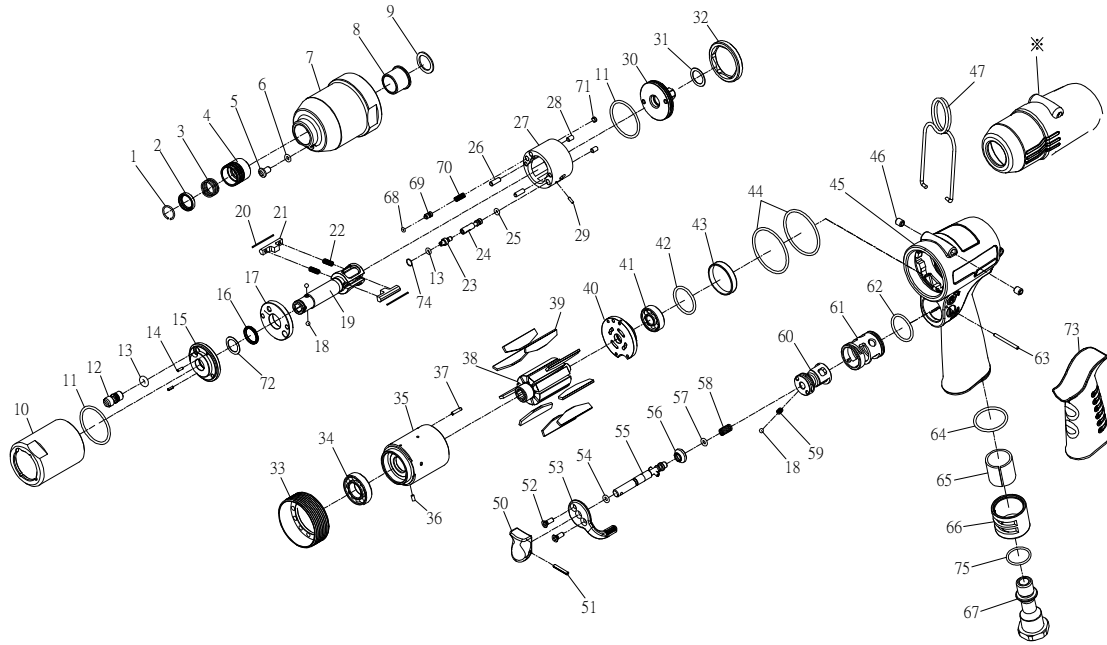

# RRI-40AX IMPULSE WRENCH

EDITION  
07

Index No	Part No.	Description	Q'ty
1	757-026	Anvil Collar	1
2	I40SD-419	Hold Spacer	1
3	I40SD-418	Spring	1
4	I40SD-417	Quick change Hold	1
5	I100-410	Plug	1
6	00-4153	O-Ring	1
7	I40X-201	Front Housing	1
8	I40S-202	Bushing	1
9	I40S-424	Washer	1
10	I40X-401	Pulse Cylinder Housing	1
11	00-41127	O-Ring	2
12	I70-410	Oil Plug	1
13	00-41113	O-Ring	2
14	00-3318	Spring Pin	2
15	I40S-403-B	Front Plate Cover	1
16	00-2602	X-Ring	1
17	I40S-408	Front Plate	1
18	00-3813	Steel Ball	3
19	I40SD-405	Main Shaft	1
20	I40S-452	Roller	2
21	I40S-406-B	Drive Blade	2
22	I40S-407	Spring	2
23	I80-411	Adjust Screw	1
24	IS40S-412-B	Valve	1
25	00-41130	O-Ring	1
26	00-3435	Pin	2
27	I40S-404-B	Pulse Cylinder	1
28	00-3465	Pin	2
29	00-3436	Pin	1
30	I40X-415	Rear Plate	1
31	I40S-423	Washer	1
32	I40X-402	Lock Nut	1
33	I40S-306	Lock Nut	1
34	00-2348	Ball Bearing	1
35	I40-302	Cylinder	1
36	00-3324	Spring Pin	1
37	00-3356	Spring Pin	1
38	I40S-303	Rotor	1
39	I40S-304	Rotor Blade	9
40	I40-305	Rear Plate	1
41	00-2356	Ball Bearing	1