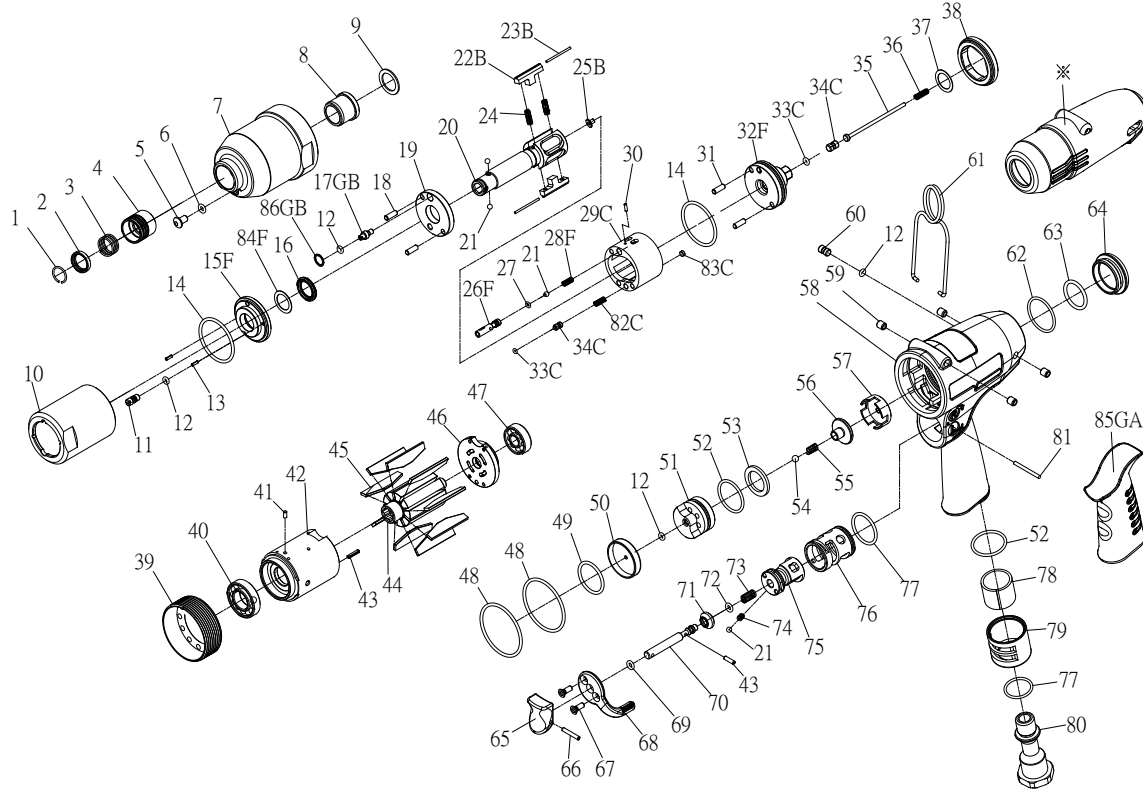

# RRI-40AT IMPULSE WRENCH

Edition:07B

Index No.	Part No.	Description	Q'ty	Index No.	Part No.	Description	Q'ty
1	757-026	Anvil Collar	1	49	00-41135	O-Ring	1
2	I40SD-419	Hold Spacer	1	50	IS40-307	Rear Cover	1
3	I40SD-418	Spring	1	51	IS40-524	Valve Seat	1
4	I40SD-417	Quick Change Hold	1	52	00-41145	O-Ring	2
5	I100-410	Plug	1	53	IS40S-312	Washer	1
6	00-4153	O-Ring	1	54	00-3824	Steel Ball	1
7	I40S-201	Front Housing	1	55	IS40S-313	Spring	1
8	I40S-202	Bushing	1	56	IS40S-311	Valve	1
9	I40S-424	Washer	1	57	IS40-518	Seat	1
10	I40S-401	Pulse Cylinder Housing	1	58	IS40-101	Motor Housing	1
11	I70-410	Oil Plug	1	59	I40S-108	Bushing	4
12	00-41113	O-Ring	4	60	IS100-609	Screw	1
13	00-3318	Spring Pin	2	61	I40S-102	Hanger	1
14	00-41127	O-Ring	2	62	00-41146	O-Ring	1
15F	I40S-403-B	Front Plate Cover	1	63	00-4169	O-Ring	1
16	00-2602	X-Ring	1	64	I40-104	Nut	1
17GB	I80-411	Adjust Screw	1	65	I40-504	Trigger	1
18	00-3435	Pin	2	66	00-3354	Spring Pin	1
19	I40S-408	Front Plate	1	67	00-0505	Screw	2
20D	I40SD-405	Main Shaft	1	68	I100-503	Regulator Knob	1
21	00-3813	Steel Ball	4	69	00-4101	O-Ring	1
22B	I40S-406-B	Drive Blade	2	70	IS40-505	Valve Stem	1
23B	I40S-452	Roller	2	71	I100-508	Bushing	1
24	I40S-407	Spring	2	72	00-41172	O-Ring	1
25B	IS40-450	Block Valve	1	73	I40-507	Spring	1
26F	IS40S-412-C	Valve	1	74	I100-506	Spring	1
27	00-41130	O-Ring	1	75	IS40-502	F/R Valve	1
28F	IS40SD-425-C	Spring	1	76	I40-501	Valve Sleeve	1
29C	I40S-404-B	Pulse Cylinder	1	77	00-41111	O-Ring	2
30	00-3436	Pin	1	78	I40-601	Muffler	1
31	00-3407	Pin	2	79	I40-603	Exhaust Deflector	1
32F	IS40S-415-C	Rear Plate	1		I40-604A	Air Inlet 1/4"-19PF	
33C	00-41173	O-Ring	2	80	I40-604B	Air Inlet 1/4"-19PT	1
34C	IS40S-421	Pressure Valve	2		I40-604C	Air Inlet 1/4"-18NPT	
35	IS40-314	Shut Off Stem	1	81	I100-511	Pin	1
36	IS40S-317	Spring	1	82C	I40S-453	Spring	1
37	I40S-423	Washer	1	83C	I40S-454	Block Cap	1
38	I40S-402	Lock Nut	1	84F	I40-409	Back Up Ring	1
39	I40S-306	Lock Nut	1	85GA	I60-103	Housing Rubber	1
40	00-2348	Ball Bearing	1	86GB	I80-422	Back Up Ring	1
41	00-3324	Spring Pin	1	※	I40-109	Tool Cover	1
42	I40-302	Cylinder	1	※	IS40DRK	Repair kit :Index No-12(2);14(2);16;24(2);33C(2)84F	
43	00-3356	Spring Pin	2	※	IS40DSK	Service kit :Index No-19;20D;22B(2);23B(2); 32F; 45(9);55; 71; 72; 73	
44	I40S-303	Rotor	1	※			
45	I40S-304	Rotor Blade	9				
46	I40-305	Rear Plate	1				
47	00-2356	Ball Bearing	1	※	I40-451	Impulse Oil	
48	00-41144	O-Ring	2				