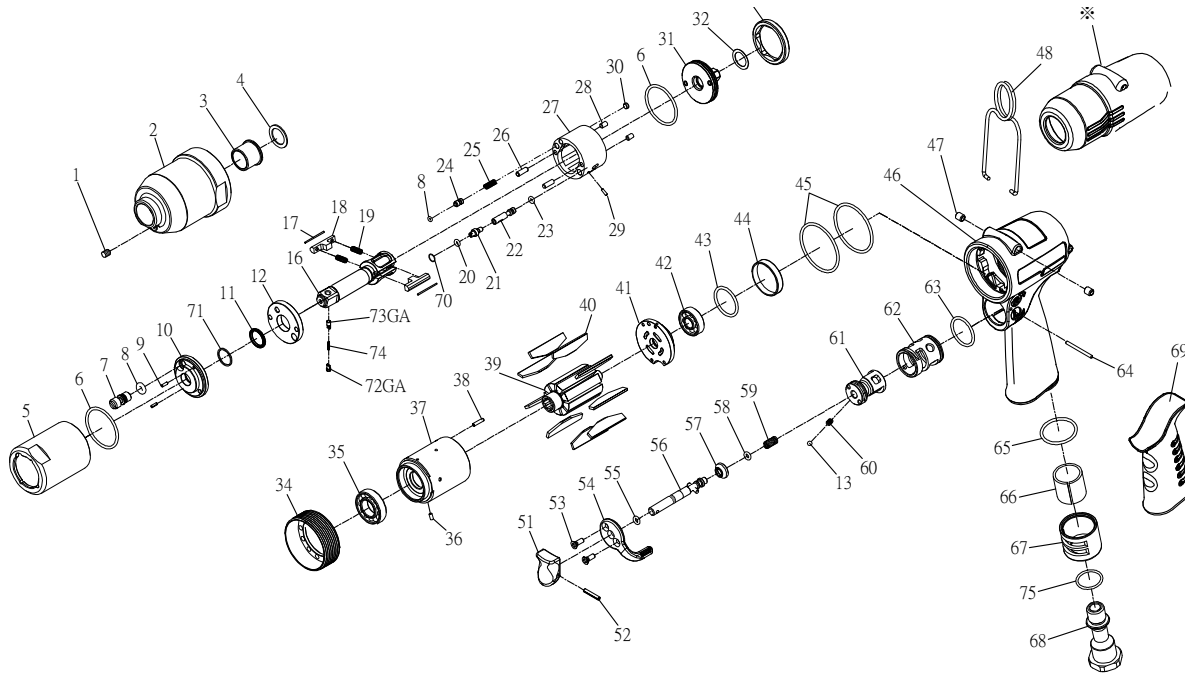

RRI-30X IMPULSE WRENCH

EDITION
07 A

Index No	Part No.	Description	Q'ty
1	00-0610	Plug	1
2	I30X-201	Front Housing	1
3	I40S-202	Bushing	1
4	I40S-424	Washer	1
5	I30X-401	Pulse Cylinder Housing	1
6	00-41110	O-Ring	2
7	I30S-410	Oil Plug	1
8	00-41173	O-Ring	2
9	00-3318	Spring Pin	2
10	I30S-403	Front Plate Cover	1
11	00-2604	X-Ring	1
12	I30S-408	Front Plate	1
13	00-3813	Steel Ball	1
16	I30-405-B	Main Shaft	1
17	I40S-452	Roller	2
18	I30S-406-B	Drive Blade	2
19	I30S-407	Spring	2
20	00-41113	O-Ring	1
21	I80-411	Adjust Screw	1
22	IS40S-412-B	Valve	1
23	00-41130	O-Ring	1
24	IS40S-421	Pressure Valve	1
25	I40S-453	Spring	1
26	00-3435	Pin	2
27	I30S-404-B	Pulse Cylinder	1
28	00-3465	Pin	2
29	00-3436	Pin	1
30	I40S-454	Block Cap	1
31	I30X-415	Rear Plate	1
32	I40S-423	Washer	1
33	I30X-402	Lock Nut	1
34	I40S-306	Lock Nut	1
35	00-2348	Ball Bearing	1
36	00-3324	Spring Pin	1
37	I40-302	Cylinder	1
38	00-3356	Spring Pin	1
39	I40S-303	Rotor	1
40	I40S-304	Rotor Blade	9
41	I40-305	Rear Plate	1
42	00-2356	Ball Bearing	1