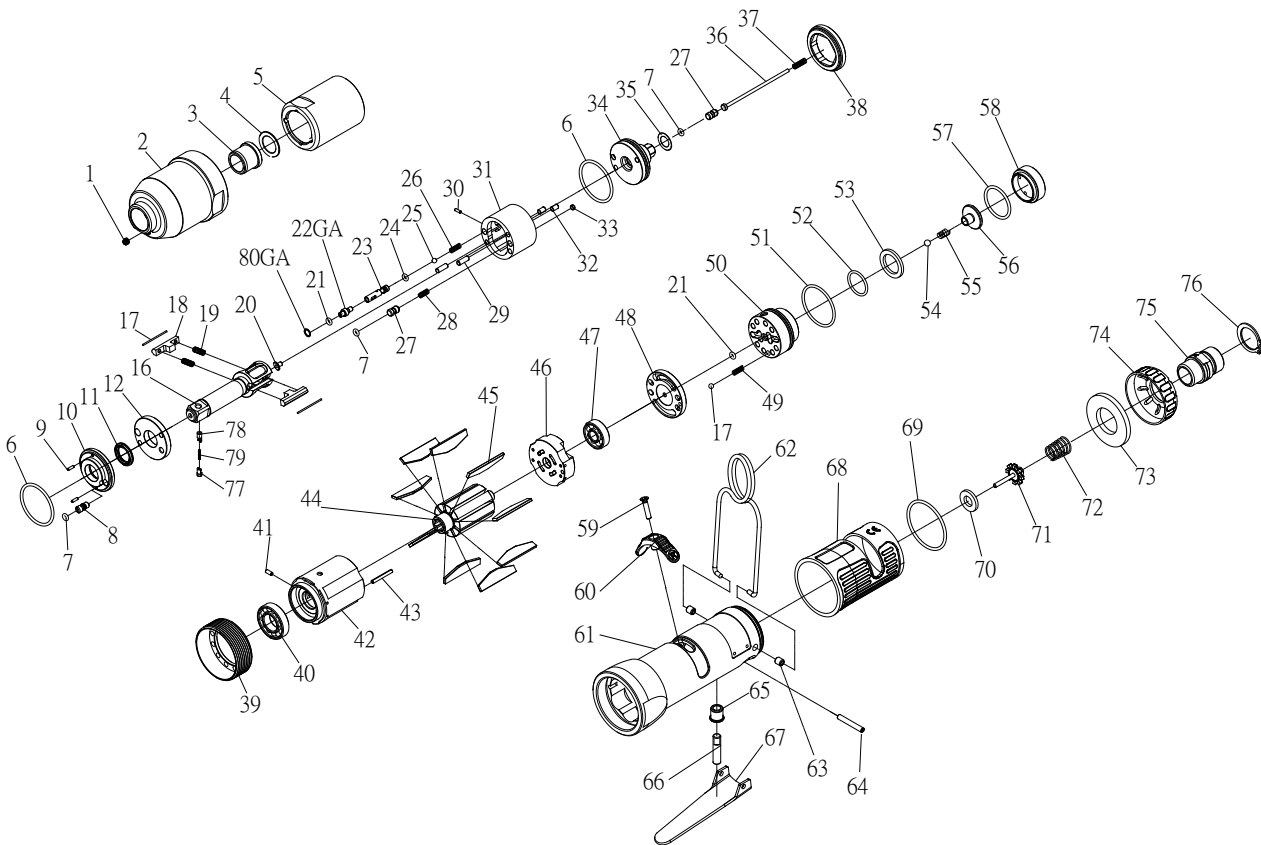

RRI-30ST IMPULSE WRENCH

Edition:07A

Index No.	Part No.	Description	Q'ty	Index No.	Part No.	Description	Q'ty
1	00-0610	Plug	1	47	00-2356	Ball Bearing	1
2	I30S-201	Front Housing	1	48	I40S-310	Air Inlet Plate	1
3	I40S-202	Bushing	1	49	305F-034	Spring	1
4	I40S-424	Washer	1	50	IS40S-502	F/R Valve	1
5	I30S-401	Pulse Cylinder Housing	1	51	00-41146	O-Ring	1
6	00-41110	O-Ring	2	52	00-4121	O-Ring	1
7	00-41173	O-Ring	3	53	IS40S-312	Valve Washer	1
8	I30S-410	Oil Plug	1	54	00-3824	Steel Ball	1
9	00-3318	Spring Pin	2	55	IS40S-313	Spring	1
10	I30S-403	Front Plate Cover	1	56	IS40S-311	Valve	1
11	00-2604	X-Ring	1	57	00-41125	O-Ring	1
12	I30S-408	Front Plate	1	58	I40S-309	Seat	1
16	I30-405-B	Main Shaft	1	59	00-0507	Screw	1
17	I40S-452	Roller	2	60	I40S-503	Regulator Knob	1
18	I30S-406-B	Drive Blade	2	61	I40S-101B	Motor Housing	1
19	I30S-407	Spring	2	62	I40S-102	Hanger	1
20	IS40-450	Block Valve	1	63	I40S-108	Bushing	2
21	00-41113	O-Ring	2	64	00-3306	Spring Pin	1
22GA	I80-411	Adjust Screw	1	65	I40S-509	Bushing	1
23	IS40S-412-C	Valve	1	66	IS40S-510	Pin	1
24	00-41130	O-Ring	1	67	I40S-504	Trigger	1
25	00-3813	Steel Ball	2	68	I40S-103	Housing Rubber	1
26	IS30S-425	Spring	1	69	00-41127	O-Ring	1
27	IS40S-421	Pressure Valve	2	70	I40S-508	Bushing	1
28	I40S-453	Spring	1	71	305C-021	Valve Stem	1
29	00-3435	Pin	2	72	I40S-507	Spring	1
30	00-3436	Pin	1	73	I40S-601	Muffler	1
31	I30S-404-B	Pulse Cylinder	1	74	I40S-603	Exhaust Deflector	1
32	00-3407	Pin	2		I40S-604A	Air Inlet 1/4"PF	
33	I40S-454	Block Cap	1	75	I40S-604B	Air Inlet 1/4"PT	1
34	IS30S-415-C	Rear Plate	1		I40S-604C	Air Inlet 1/4"NPT	
35	I40S-423	Washer	1	76	00-3509	Snap Ring	1
36	IS40S-314	Shut Off Stem	1	77	I40S-462	Upper Pin	1
37	IS40S-317	Spring	1	78	I40S-463	Lower Pin	1
38	I30S-402	Lock Nut	1	79	I40S-464	Spring	1
39	I40S-306	Lock Nut	1	80GA	I80-422	Back Up Ring	1
40	00-2348	Ball Bearing	1	*	IS30SRK	Repair kit :Index No-6(2); 7(3); 11; 19(2); 21	
41	00-3324	Spring Pin	1	*	IS30SSK	Service kit :Index No-12;16;17(2); 18(2);34; 45(9); 55; 70; 71; 72	
42	I40S-302	Cylinder	1	*	I40-451	Impulse Oil	
43	00-3326	Spring Pin	1				
44	I40S-303	Rotor	1				
45	I40S-304	Rotor Blade	9				
46	I40S-305	Rear Plate	1				