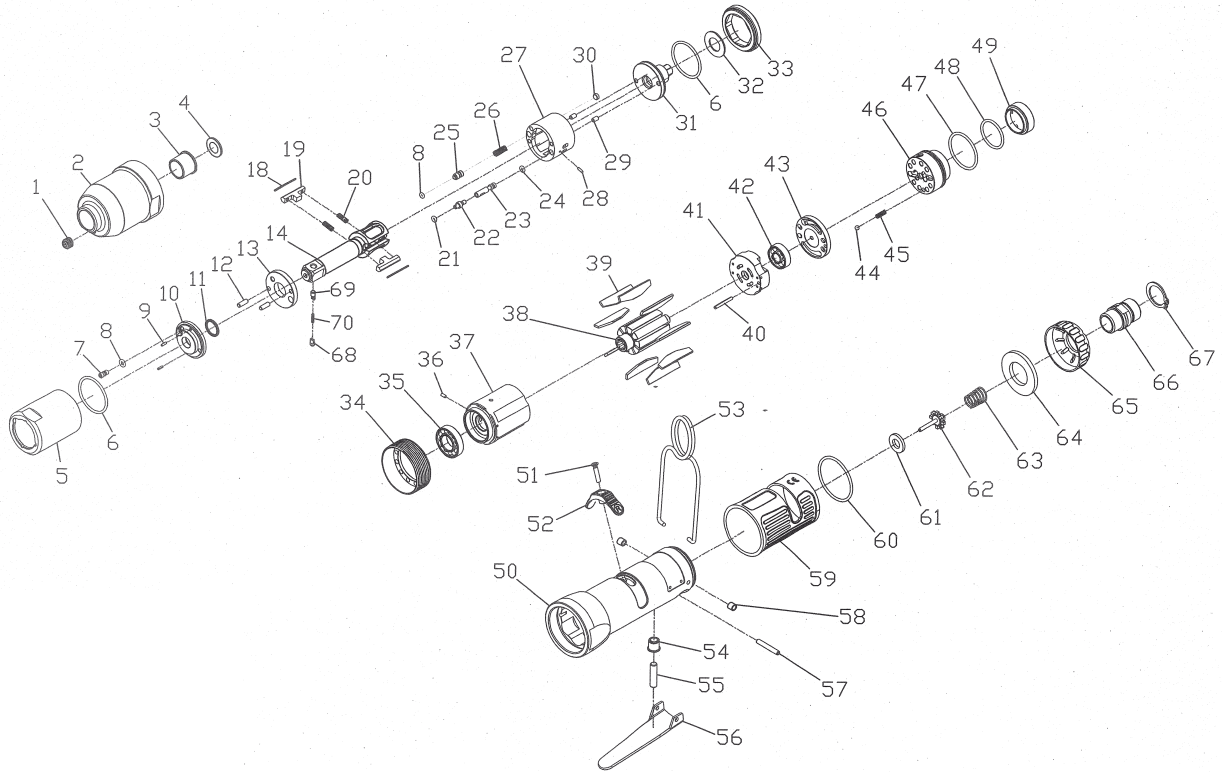

RRI-30S IMPULSE WRENCH

Edition:07

Index No.	Part No.	Description	Q'ty	Index No.	Part No.	Description	Q'ty
1	00-0610	Plug	1	42	00-2356	Ball Bearing	1
2	I30S-201	Front Housing	1	43	I40S-310	Air Inlet Plate	1
3	I40S-202	Bushing	1	44	00-3813	Steel Ball	1
4	I40S-424	Washer	1	45	305F-034	Spring	1
5	I30S-401	Pulse Cylinder Housing	1	46	I40S-502	F/R Valve	1
6	00-41110	O-Ring	2	47	00-41146	O-Ring	1
7	I30S-410	Oil Plug	1	48	00-41125	O-Ring	1
8	00-41173	O-Ring	2	49	I40S-309	Seat	1
9	00-3318	Spring Pin	2	50	I40S-101	Motor Housing	1
10	I30S-403	Front Plate Cover	1	51	00-0507	Screw	1
11	00-2604	X-Ring	1	52	I40S-503	Regulator Knob	1
12	00-3435	Pin	2	53	I40S-102	Hanger	1
13	I30S-408	Front Plate	1	54	I40S-509	Bushing	1
14	I30-405-B	Main Shaft	1	55	I40S-510	Pin	1
18	I40S-452	Roller	2	56	I40S-504	Trigger	1
19	I30S-406-B	Drive Blade	2	57	00-3306	Spring Pin	1
20	I30S-407	Spring	2	58	I40S-108	Bushing	2
21	00-41113	O-Ring	1	59	I40S-103	Housing Rubber	1
22	I40S-411	Adjust Screw	1	60	00-41127	O-Ring	1
23	IS40S-412-B	Valve	1	61	I40S-508	Bushing	1
24	00-41130	O-Ring	1	62	305C-021	Valve Stem	1
25	IS40S-421	Pressure Valve	1	63	I40S-507	Spring	1
26	I40S-453	Spring	1	64	I40S-601	Muffler	1
27	I30S-404-B	Pulse Cylinder	1	65	I40S-603	Exhaust Deflector	1
28	00-3436	Pin	1		I40S-604A	Air Inlet 1/4"PF-19	
29	00-3407	Pin	2	66	I40S-604B	Air Inlet 1/4"PT-19	1
30	I40S-454	Block Cap	1		I40S-604C	Air Inlet 1/4"NPT-18	
31	I30S-415	Rear Plate	1	67	00-3509	Snap Ring	1
32	I40S-423	Washer	1	68	I40S-462	Upper Pin	1
33	I30S-402	Lock Nut	1	69	I40S-463	Lower Pin	1
34	I40S-306	Lock Nut	1	70	I40S-464	Spring	1
35	00-2348	Ball Bearing	1	※	I30SRK	Repair kit :Index No-	
36	00-3324	Spring Pin	1			6(2); 8(2); 11; 20(2); 21	
37	I40S-302	Cylinder	1	※	I30SSK	Service kit :Index No-	
38	I40S-303	Rotor	1			13;14;18(2);19(2);31;39(9)	
39	I40S-304	Rotor Blade	9			61; 62; 63	
40	00-3326	Spring Pin	1	※	I40-451	Impulse Oil	
41	I40S-305	Rear Plate	1				