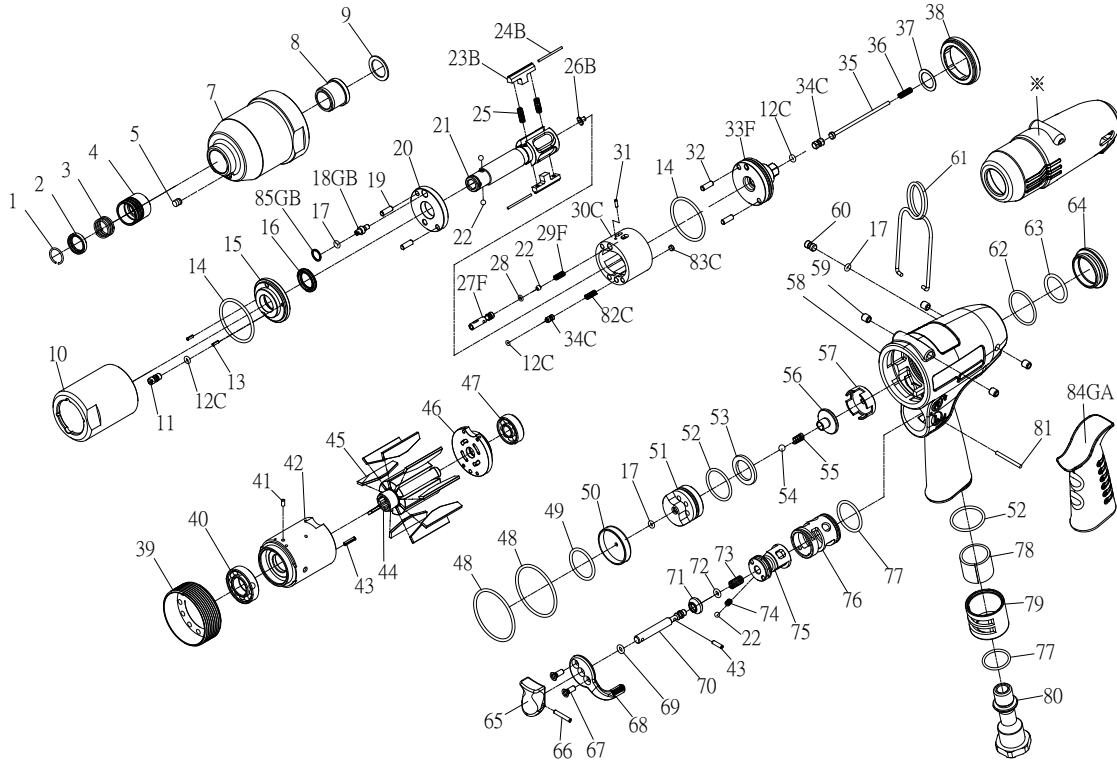

RRI-30AT IMPULSE WRENCH

Edition:07B

Index No.	Part No.	Description	Q'ty	Index No.	Part No.	Description	Q'ty
1	757-026	Anvil Collar	1	49	00-41135	O-Ring	1
2	I40SD-419	Hold Spacer	1	50	IS40-307	Rear Cover	1
3	I40SD-418	Spring	1	51	IS40-524	Valve Seat	1
4	I40SD-417	Quick Change Hold	1	52	00-41145	O-Ring	2
5	00-0610	Plug	1	53	IS40S-312	Washer	1
7	I30S-201	Front Housing	1	54	00-3824	Steel Ball	1
8	I40S-202	Bushing	1	55	IS40S-313	Spring	1
9	I40S-424	Washer	1	56	IS40S-311	Valve	1
10	I30S-401	Pulse Cylinder Housing	1	57	IS40-518	Seat	1
11	I30S-410	Oil Plug	1	58	IS40-101	Motor Housing	1
12C	00-41173	O-Ring	3	59	I40S-108	Bushing	4
13	00-3318	Spring Pin	2	60	IS100-609	Screw	1
14	00-41110	O-Ring	2	61	I40S-102	Hanger	1
15	I30S-403	Front Plate Cover	1	62	00-41146	O-Ring	1
16	00-2604	X-Ring	1	63	00-4169	O-Ring	1
17	00-41113	O-Ring	3	64	I40-104	Nut	1
18GB	I80-411	Adjust Screw	1	65	I40-504	Trigger	1
19	00-3435	Pin	2	66	00-3354	Spring Pin	1
20	I30S-408	Front Plate	1	67	00-0505	Screw	2
21	I30SD-405	Main Shaft	1	68	I100-503	Regulator Knob	1
22	00-3813	Steel Ball	4	69	00-4101	O-Ring	1
23B	I30S-406-B	Drive Blade	2	70	IS40-505	Valve Stem	1
24B	I40S-452	Roller	2	71	I100-508	Bushing	1
25	I30S-407	Spring	2	72	00-41172	O-Ring	1
26B	IS40-450	Block Valve	1	73	I40-507	Spring	1
27F	IS40S-412-C	Valve	1	74	I100-506	Spring	1
28	00-41130	O-Ring	1	75	IS40-502	F/R Valve	1
29F	IS30SD-425-C	Spring	1	76	I40-501	Valve Sleeve	1
30C	I30S-404-B	Pulse Cylinder	1	77	00-41111	O-Ring	2
31	00-3436	Pin	1	78	I40-601	Muffler	1
32	00-3407	Pin	2	79	I40-603	Exhaust Deflector	1
33F	IS30S-415-C	Rear Plate	1	80	I40-604A	Air Inlet 1/4"-19PF	1
34C	IS40S-421	Pressure Valve	2		I40-604B	Air Inlet 1/4"-19PT	1
35	IS40-314	Shut Off Stem	1		I40-604C	Air Inlet 1/4"-18NPT	1
36	IS40S-317	Spring	1	81	I100-511	Pin	1
37	I40S-423	Washer	1	82C	I40S-453	Spring	1
38	I30S-402	Lock Nut	1	83C	I40S-454	Block Cap	1
39	I40S-306	Lock Nut	1	84GA	I60-103	Housing Rubber	1
40	00-2348	Ball Bearing	1	85GB	I80-422	Back Up Ring	1
41	00-3324	Spring Pin	1	※	I40-109	Tool Cover	1
42	I40-302	Cylinder	1	※	IS30DRK	Repair kit :Index No-12C(3); 14(2); 16; 17; 25(2)	
43	00-3356	Spring Pin	2	※	IS30DSK	Service kit :Index No-20;21;23B(2);24B(2) 33F; 45(9); 55; 71; 72; 73	
44	I40S-303	Rotor	1	※	I40-451	Impulse Oil	
45	I40S-304	Rotor Blade	9				
46	I40-305	Rear Plate	1				
47	00-2356	Ball Bearing	1	※			
48	00-41144	O-Ring	2				