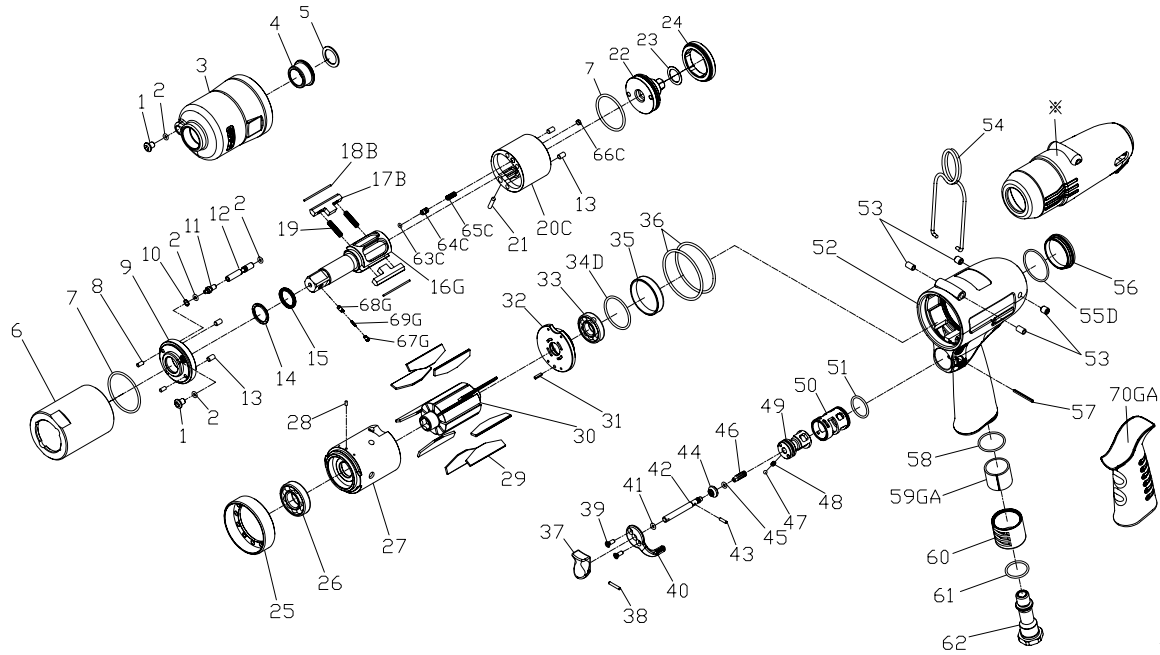

RRI-130 IMPULSE WRENCH

Edition:07A

Index No.	Part No.	Description	Q'ty	Index No.	Part No.	Description	Q'ty
1	I90-410	Plug	2	41	00-4101	O-Ring	1
2	00-4153	O-Ring	4	42	IS130-505	Valve Stem	1
3	I130-201	Front Housing	1	43	00-3356	Spring Pin	1
4	I100-202	Bushing	1	44	I100-508	Bushing	1
5	I100-424	Washer	1	45	00-41172	O-Ring	1
6	I130-401	Pulse Cylinder Housing	1	46	I100-507	Spring	1
7	00-41181	O-Ring	2	47	00-3813	Steel Ball	1
8	00-3426	Pin	2	48	I100-506	Spring	1
9	I130-408	Front Plate Cover	1	49	I130-502	F/R Valve	1
10	I130-431	Back-up Ring	1	50	I130-501	Valve Sleeve	1
11	I130-411	Adjust Screw	1	51	00-41145	O-Ring	1
12	IS130-412	Valve	1	52	I130-101	Motor Housing	1
13	00-3432	Pin	4	53	I40S-108	Bushing	4
14	I100-409	Back-up Ring	1	54	I40S-102	Hanger	1
15	00-2601	X-Ring	1	55D	00-41194	O-Ring	1
16G	I130-405-B	Main Shaft	1	56	I130-104	Nut	1
17B	I130-406-B	Drive Blade	2	57	I130-511	Pin	1
18B	I130-452	Roller	2	58	00-4158	O-Ring	1
19	I130-407	Spring	2	59GA	I70-601	Muffler	1
20C	I130-404-B	Pulse Cylinder	1	60	I100-603	Exhaust Deflector	1
21	00-3428	Pin	1	61	00-41111	O-Ring	1
22	I130-415	Rear Plate	1		I100-604A	Air Inlet 1/4"-19PF	
23	I100-423	Washer	1	62	I100-604B	Air Inlet 1/4"-19PT	1
24	I130-402	Lock Nut	1		I100-604C	Air Inlet 1/4"-18NPT	
25	I130-306	Lock Nut	1	63C	00-41113	O-Ring	1
26	00-2353	Ball Bearing	1	64C	I130-455	Pressure Valve	1
27	I130-302	Cylinder	1	65C	I130-453	Spring	1
28	00-3324	Spring Pin	1	66C	I130-454	Block Cap	1
29	I130-304	Rotor Blade	9	67G	I100-462	Upper Pin	1
30	I130-303	Rotor	1	68G	I100-463	Lower Pin	1
31	00-3361	Spring Pin	1	69G	I100-464	Spring	1
32	I130-305	Rear Plate	1	70GA	I130-103	Housing Rubber	1
33	00-2345	Ball Bearing	1	※	I130-109	Tool Cover	1
34D	00-4135	O-Ring	1	※	I130RK	Repair kit :Index No-	
35	I130-307	Rear Cover	1	※		2(2);7(2);10;14;15;19(2);63C	
36	00-41182	O-Ring	2	※	I130SK	Service kit :Index No-	
37	I130-504	Trigger	1			9;16G;17B(2);18B(2);22;	
38	00-3354	Spring Pin	1			29(9);44; 45; 46	
39	00-0505	Screw	2	※	I40-451	Impulse Oil	
40	I100-503	Regulator Knob	1				