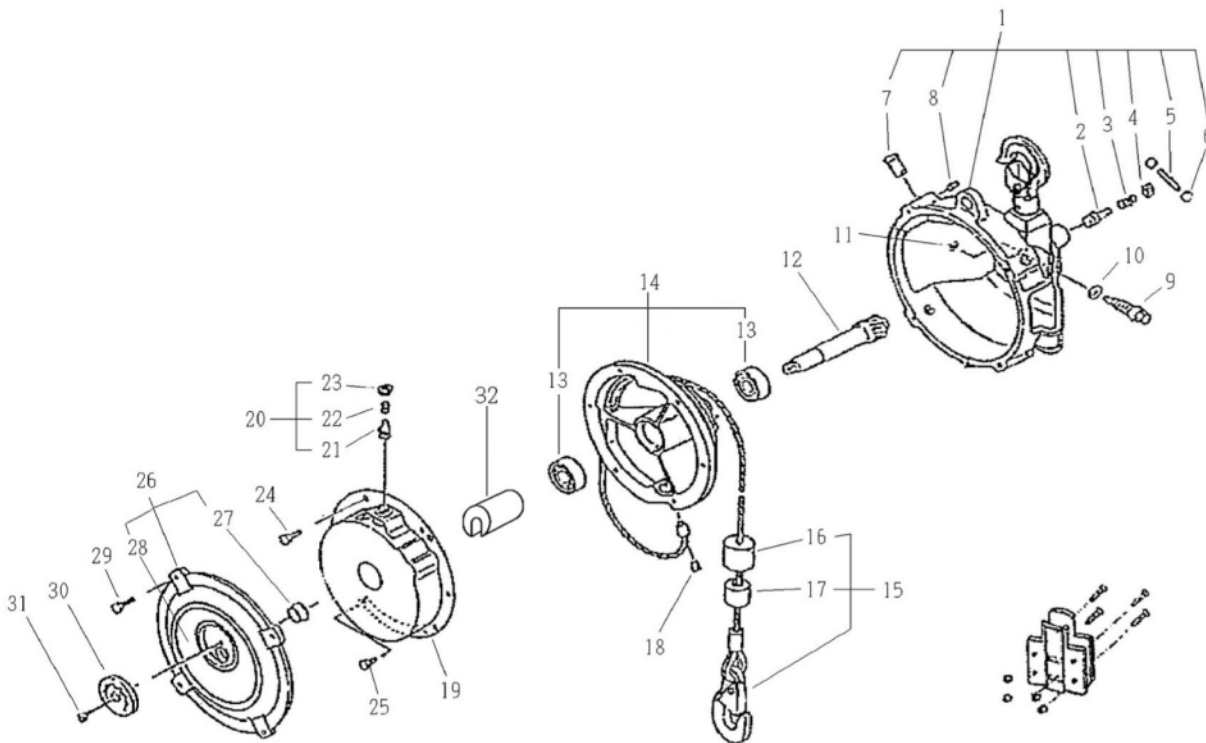

■ PART LIST for TW-22 & TW-30

◆ The part number which is inside of () are the components of ASS'Y.

| No. | PART NO | DESCRIPTION | Qty |
|-----|-----------|------------------------|------|
| 1 | TB06086 | CASE ASS'Y | 1set |
| 2 | (TQ08110) | STOPPER PIN | 1 |
| 3 | (TQ08111) | STOPPER SPRING | 1 |
| 4 | (TQ08112) | STOPPER PIN HOLDER | 1 |
| 5 | (TQ08113) | SPRING PIN 3X40 | 1 |
| 6 | (TQ08114) | CAP | 2 |
| 7 | (TQ08086) | SAFETY ARM | 4 |
| 8 | (TQ08779) | HEX. SOCKET SET BOLT | 4 |
| 9 | TQ08037 | WORM | 1 |
| 10 | TQ08667 | THRUST WASHER | 1 |
| 11 | TQ08687 | E-RING E-5 | 1 |
| 12 | TQ08115 | SPINDLE | 1 |
| 14 | TB06488 | DRUM SUB ASS'Y | 1set |
| 13 | (TQ08692) | BALL BEARING 6004 | 2 |
| 15 | TB06420 | CABLE ASS'Y | 1set |
| 16 | (TQ08108) | SHOCK ABSORBER | 1 |
| 17 | (TQ08107) | COLLAR | 1 |
| 18 | TQ08666 | PLUG | 1 |
| 19 | TB06486 | SPRING SUB ASS'Y TW-22 | 1set |
| | TB06487 | SPRING SUB ASS'Y TW-30 | 1set |

| No. | PART NO | DESCRIPTION | Qty |
|-----|-----------|------------------------|------|
| 20 | TB06425 | SAFETY DEVICE ASS'Y | 1set |
| 21 | (TQ08098) | SAFETY DEVICE PIN | 1 |
| 22 | (TQ08111) | SAFETY DEVICE SPRING | 1 |
| 23 | (TQ08112) | SAFETY DEVICE SCREW | 1 |
| 24 | TQ08690 | HEX. BOLT 6X12 | 5 |
| 25 | TQ08689 | HEX. BOLT 6X10 | 1 |
| 26 | TB06580 | CASE COVER ASS'Y TW-22 | 1set |
| | TB06581 | CASE COVER ASS'Y TW-30 | 1set |
| 27 | (TQ08118) | COVER BUSHING | 1 |
| 28 | (TQ08122) | LABEL Tigon TW-22 | 1 |
| | (TQ08141) | LABEL Tigon TW-30 | 1 |
| 29 | TQ08691 | + HEX. BOLT 6X20 | 4 |
| 30 | TB06632 | GAUGE SUB ASS'Y TW-22 | 1set |
| | TB06633 | GAUGE SUB ASS'Y TW-30 | 1set |
| 31 | TQ08043 | GAUGE SCREW | 1 |
| 32 | TQ08097 | SPRING BUSHING | 1 |

ACCESSORY

| | | | |
|--|---------|---------------------|------|
| | TB06005 | CABLE STOPPER ASS'Y | 1set |
| | | INSTRUCTION MANUAL | 1 |